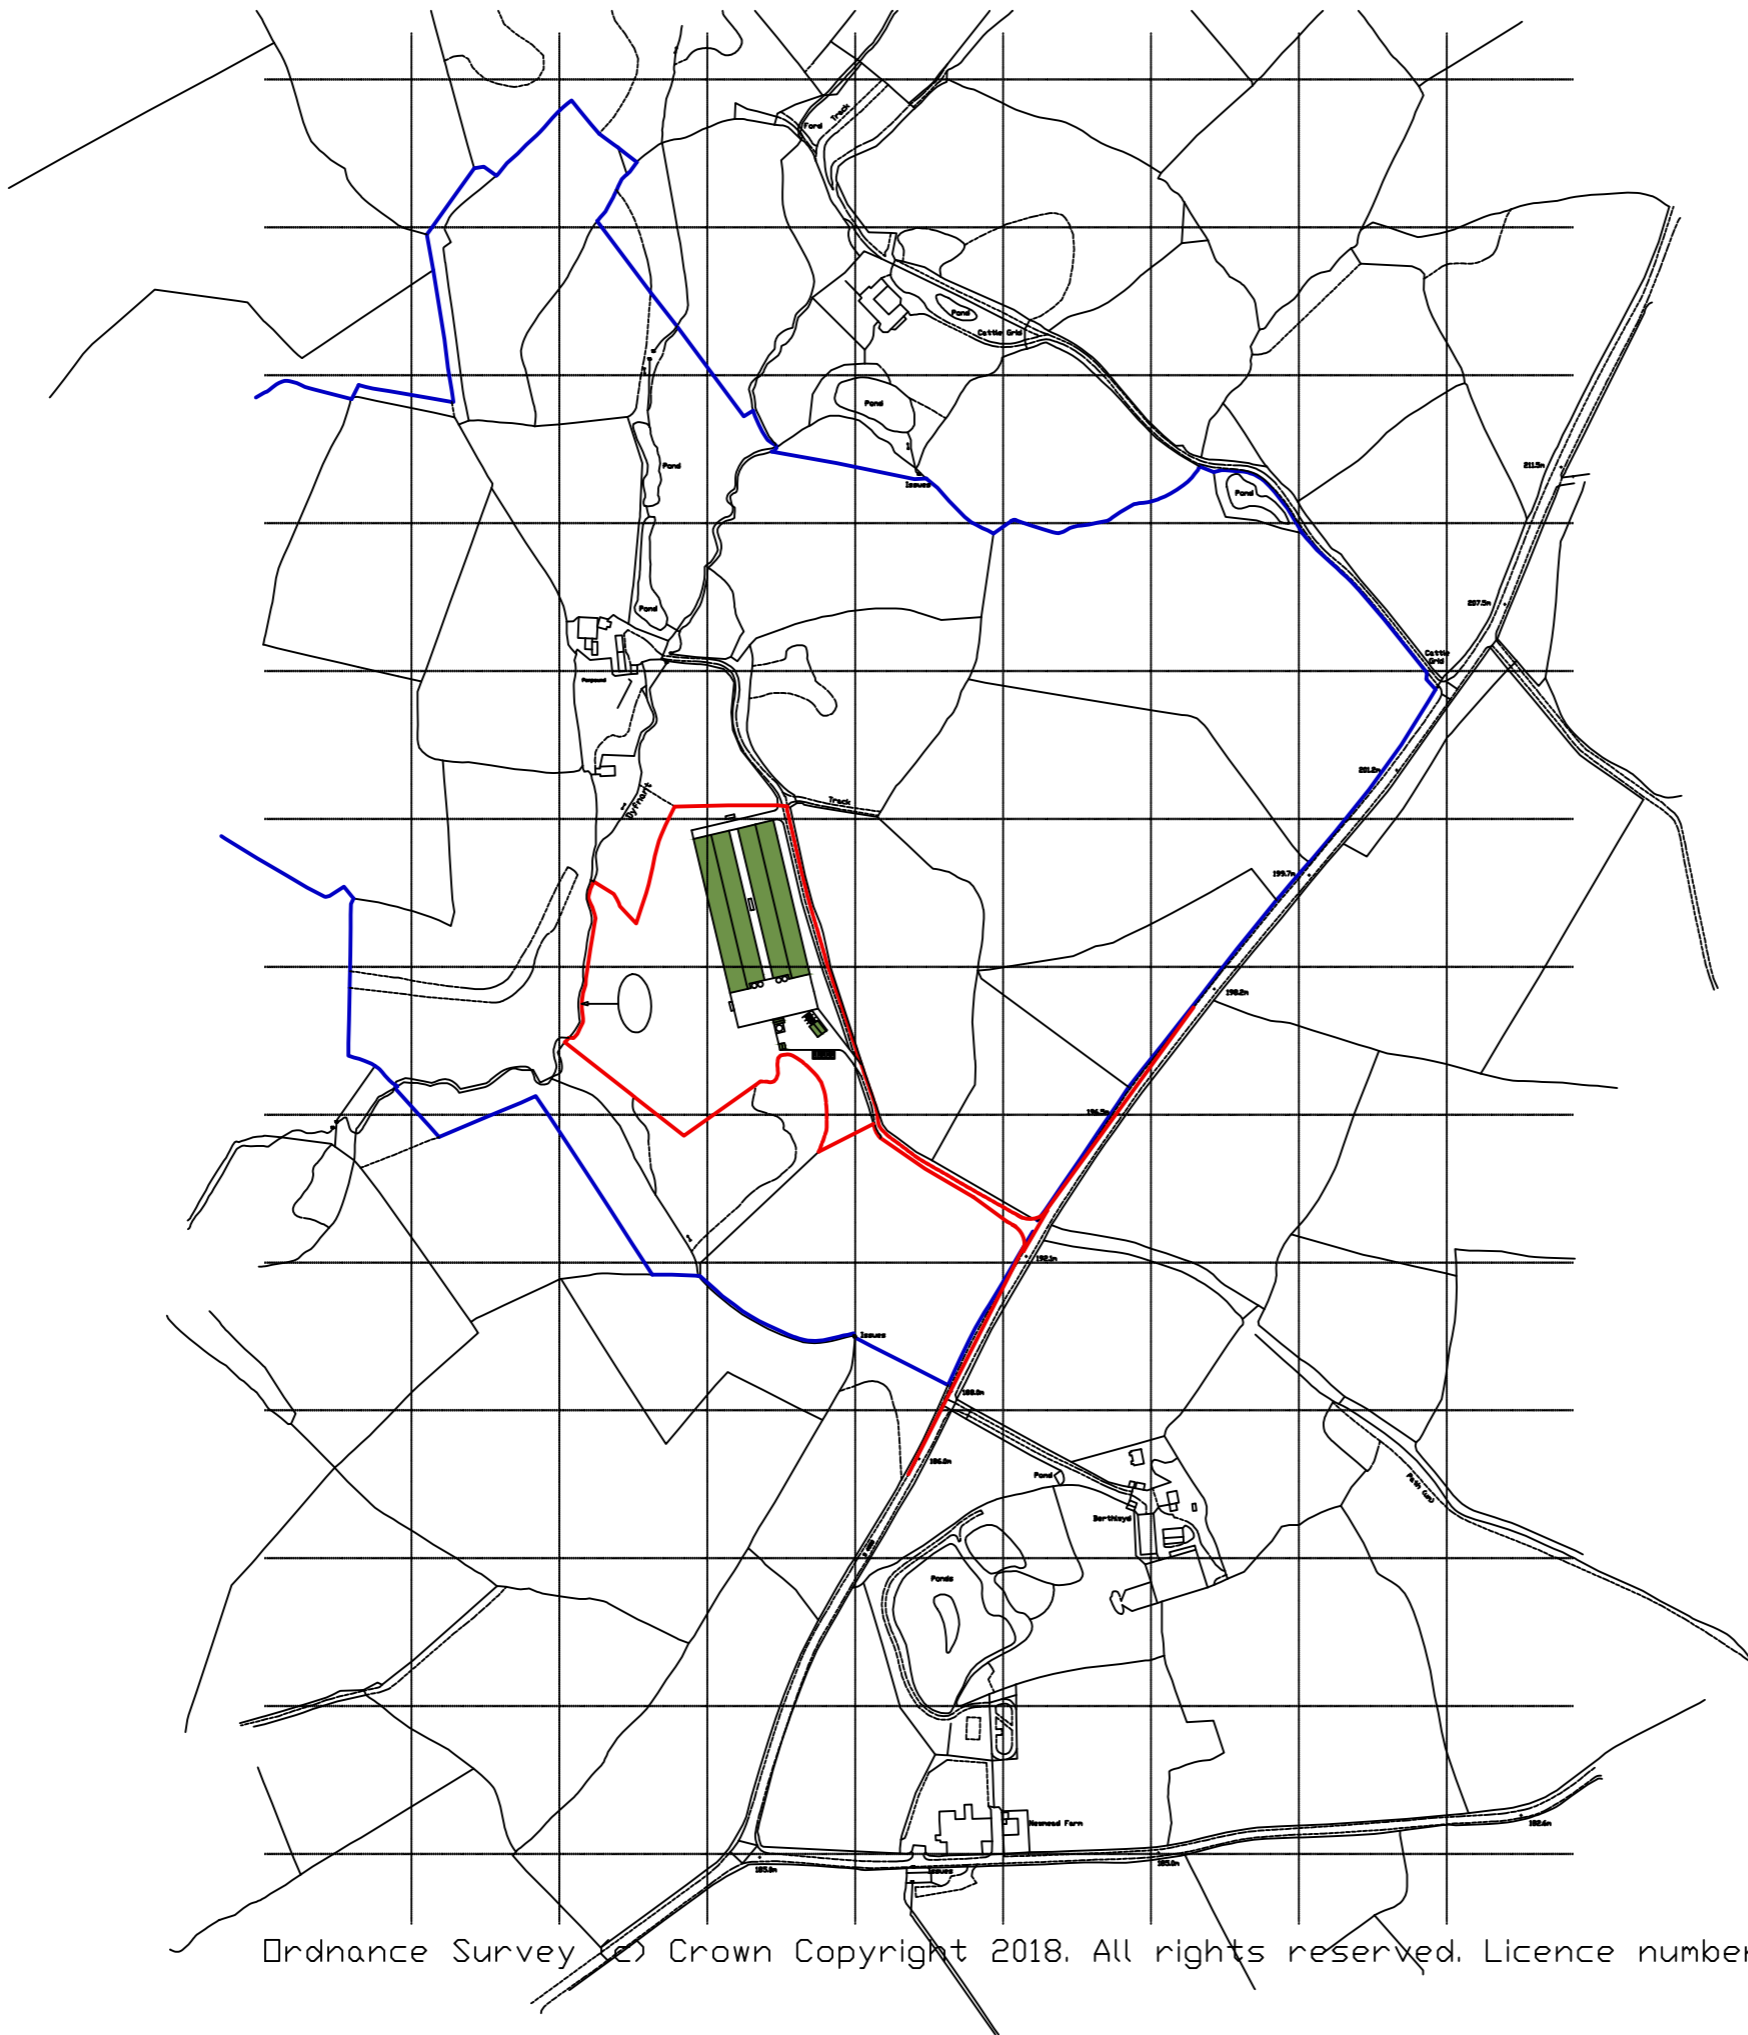

Location Plan

SCALE

1=5000

DRN

IP

DWG. NUMBER

IP/RP/01

DATE

March 19

REV

-

Ordnance Survey © Crown Copyright 2018. All rights reserved. Licence number 100022432