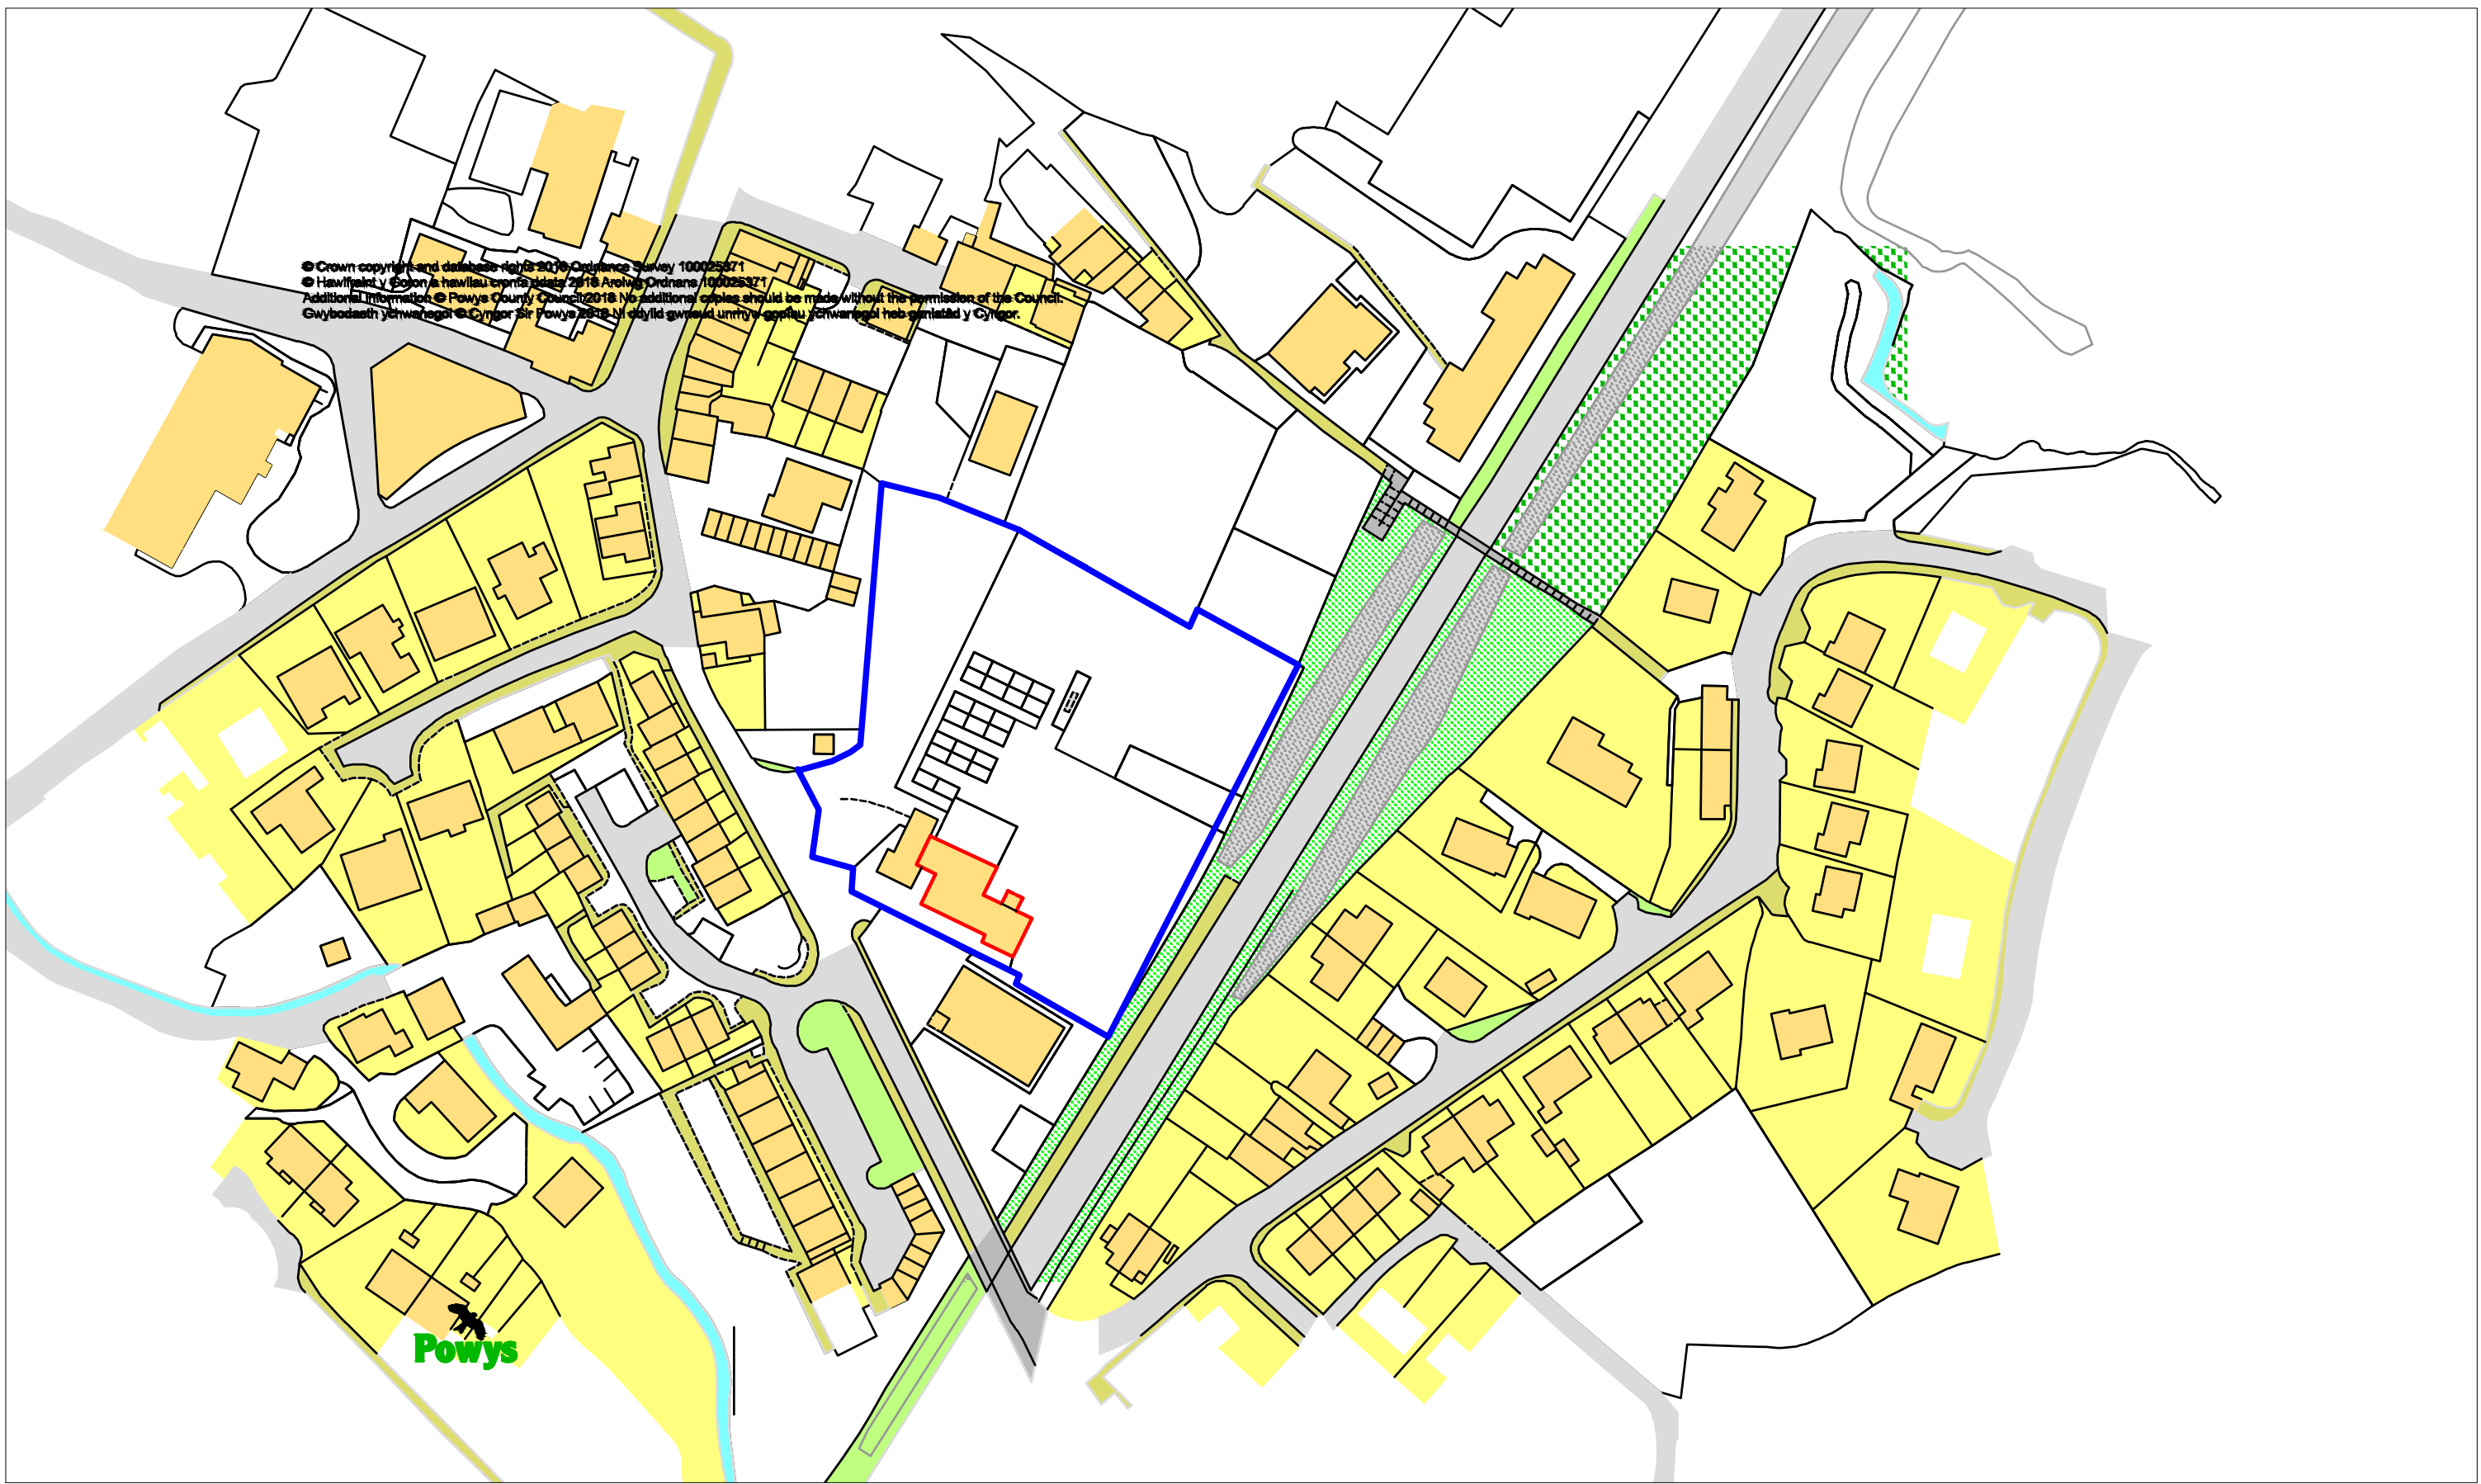

© Crown copyright and database right 2019 Ordnance Survey 100025371
 © Hawflaen y Bwlch a hawflaen yr ardd 2018 Arolwg Ordnans 100025371
 Additional Information © Powys County Council 2018. No additional copies should be made without the permission of the Council.
 Gwybodaeth ychwanegol © Cymdeithas Powys 2018. Ni ddylid gwneud unrhyw gopïau ychwanegol heb ganiatâd y Cynghor.

REVISIONS:

Rev	Date	Description

NOTE:

This drawing is not to be scaled; refer only to figured dimensions.
 All dimensions to be checked on site.
 Any discrepancies to be reported to the asset management section.

Location Plan dwg 001 1:1250

CHECKED:	APPROVED:
NAME: David McMullan	NAME
DATE: February 2019	DATE