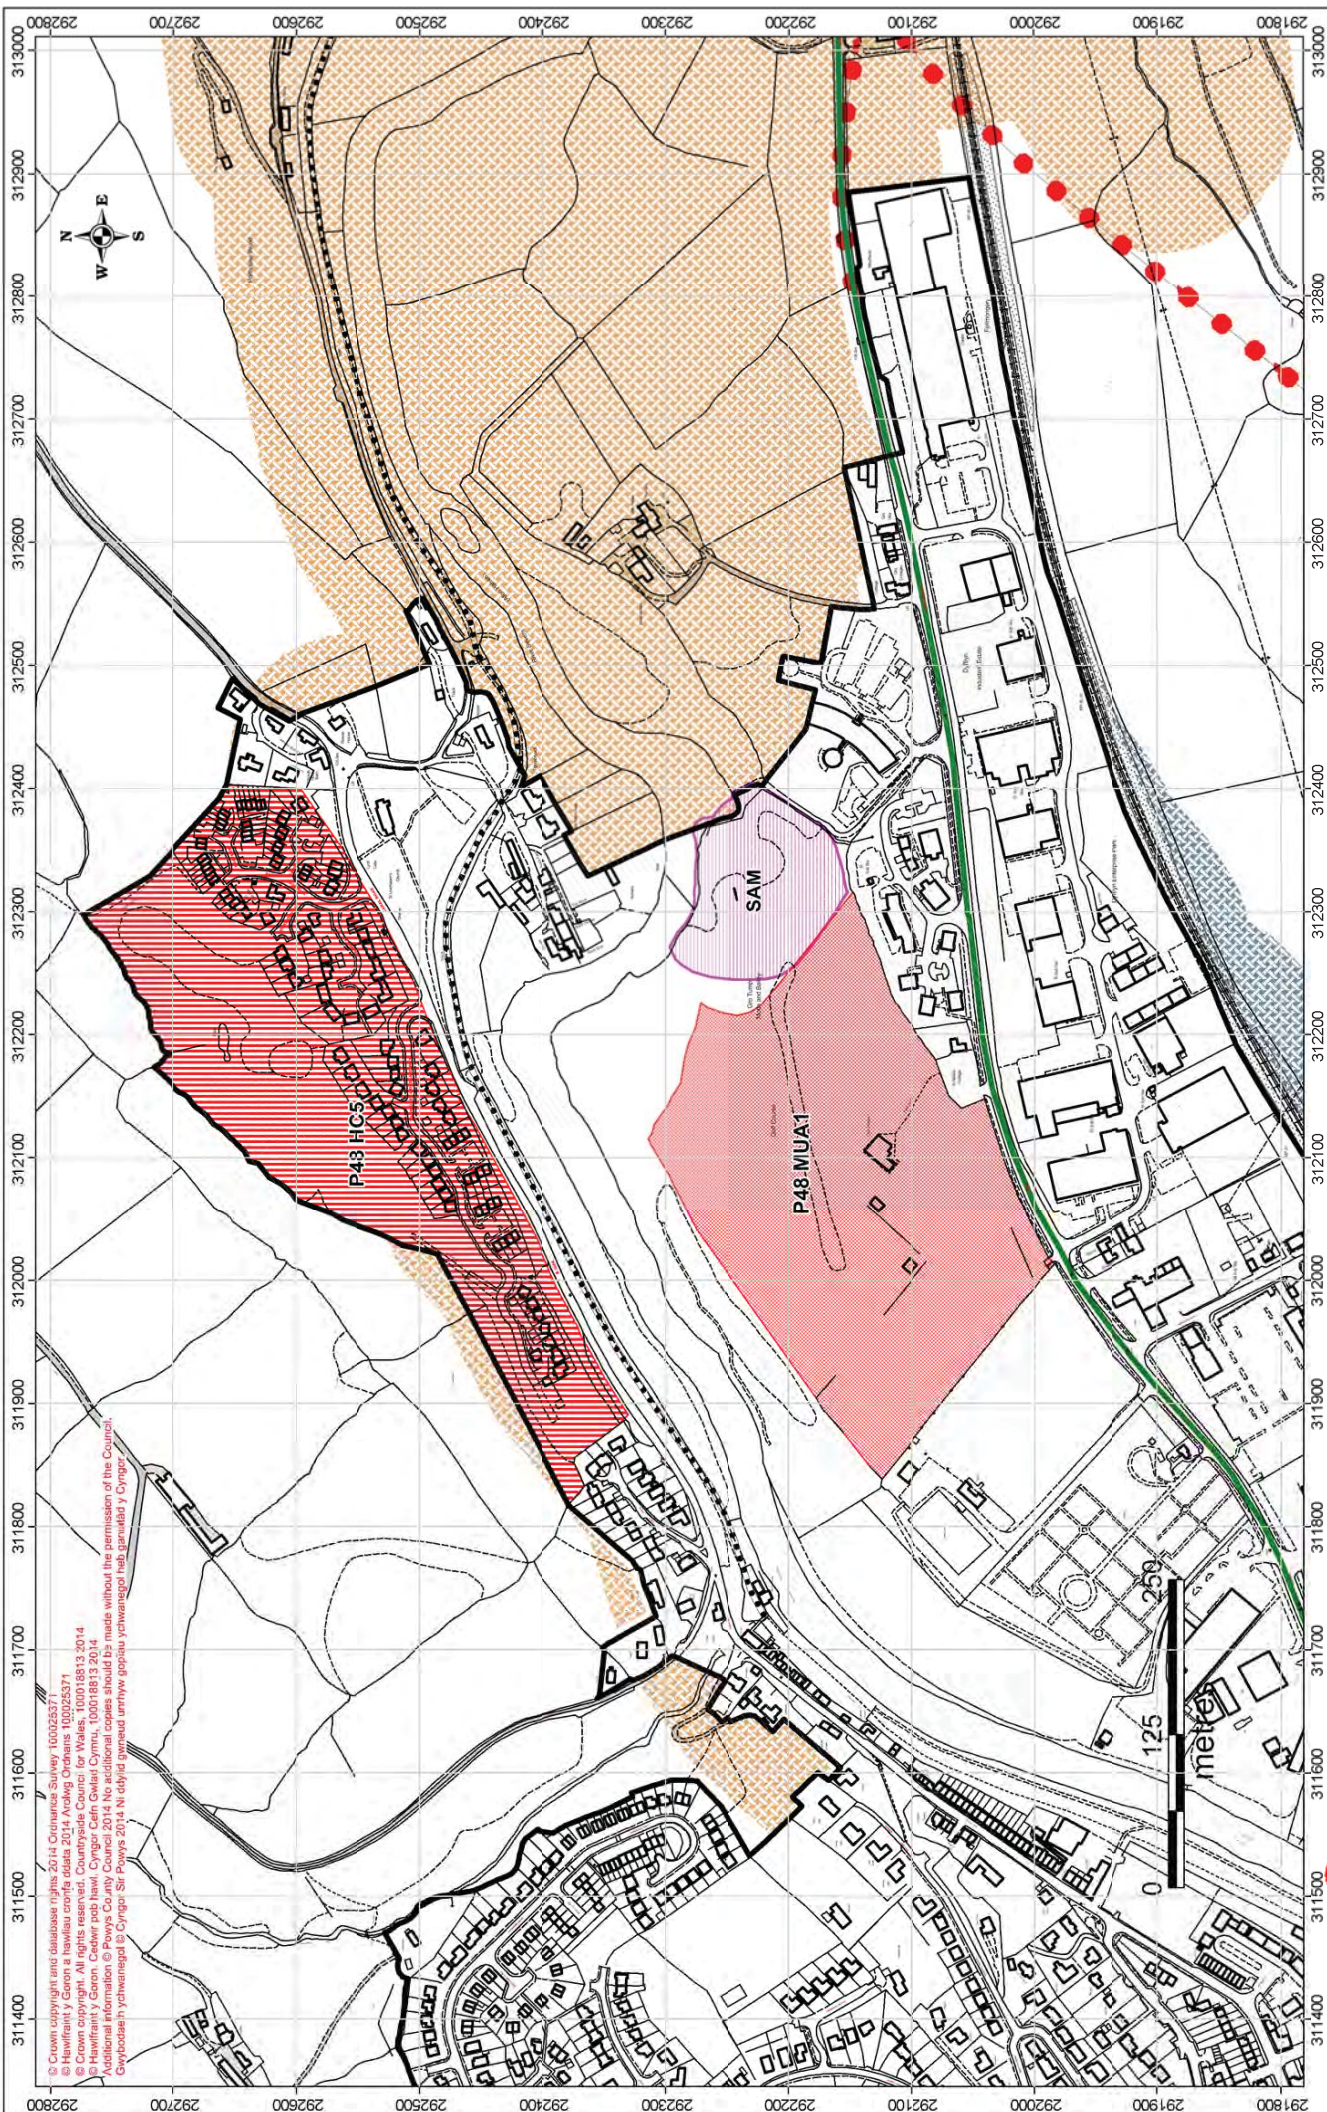

© Crown copyright and database rights 2014 Ordnance Survey 100025371  
 © Cwmwlfrant y Gaeon a'r Hwylau Cymdeithas 2014. Cwmwlfrant y Gaeon a'r Hwylau Cymdeithas 100018813 2014.  
 © Cwmwlfrant y Gaeon. Cwmwlfrant y Gaeon a'r Hwylau Cymdeithas 100018813 2014.  
 Additional information © Powys County Council 2014. No additional copies should be made without the permission of the Council.  
 Cwmwlfrant y Gaeon a'r Hwylau Cymdeithas © Cymgwr Sir Powys 2014. Ni ddylid gennuod unrhyw broffwrdd ychwanegol heb ganiatâd y Cymgwr.

Gweld Map / See Map 48H

© Crown copyright and database rights 2014 Ordnance Survey 100025371  
 © Hawlfraint y Goron a hawlau profiada 2014 Arlywyd Ordnans 100025371  
 © Crown copyright. All rights reserved. Countryside Council for Wales, 100018813 2014  
 © Hawlfraint y Goron. Cofreir pob hawl. Cyngor Cefn Gollod Cymru, 100018813 2014  
 Additional information © Powys County Council 2014. No additional copies should be made without the permission of the Council.  
 Additional information © Cyngor Sir Powys 2014. N dim hawl i gynnwys copiys ychwanegol heb ganiatoli y Cyngor.