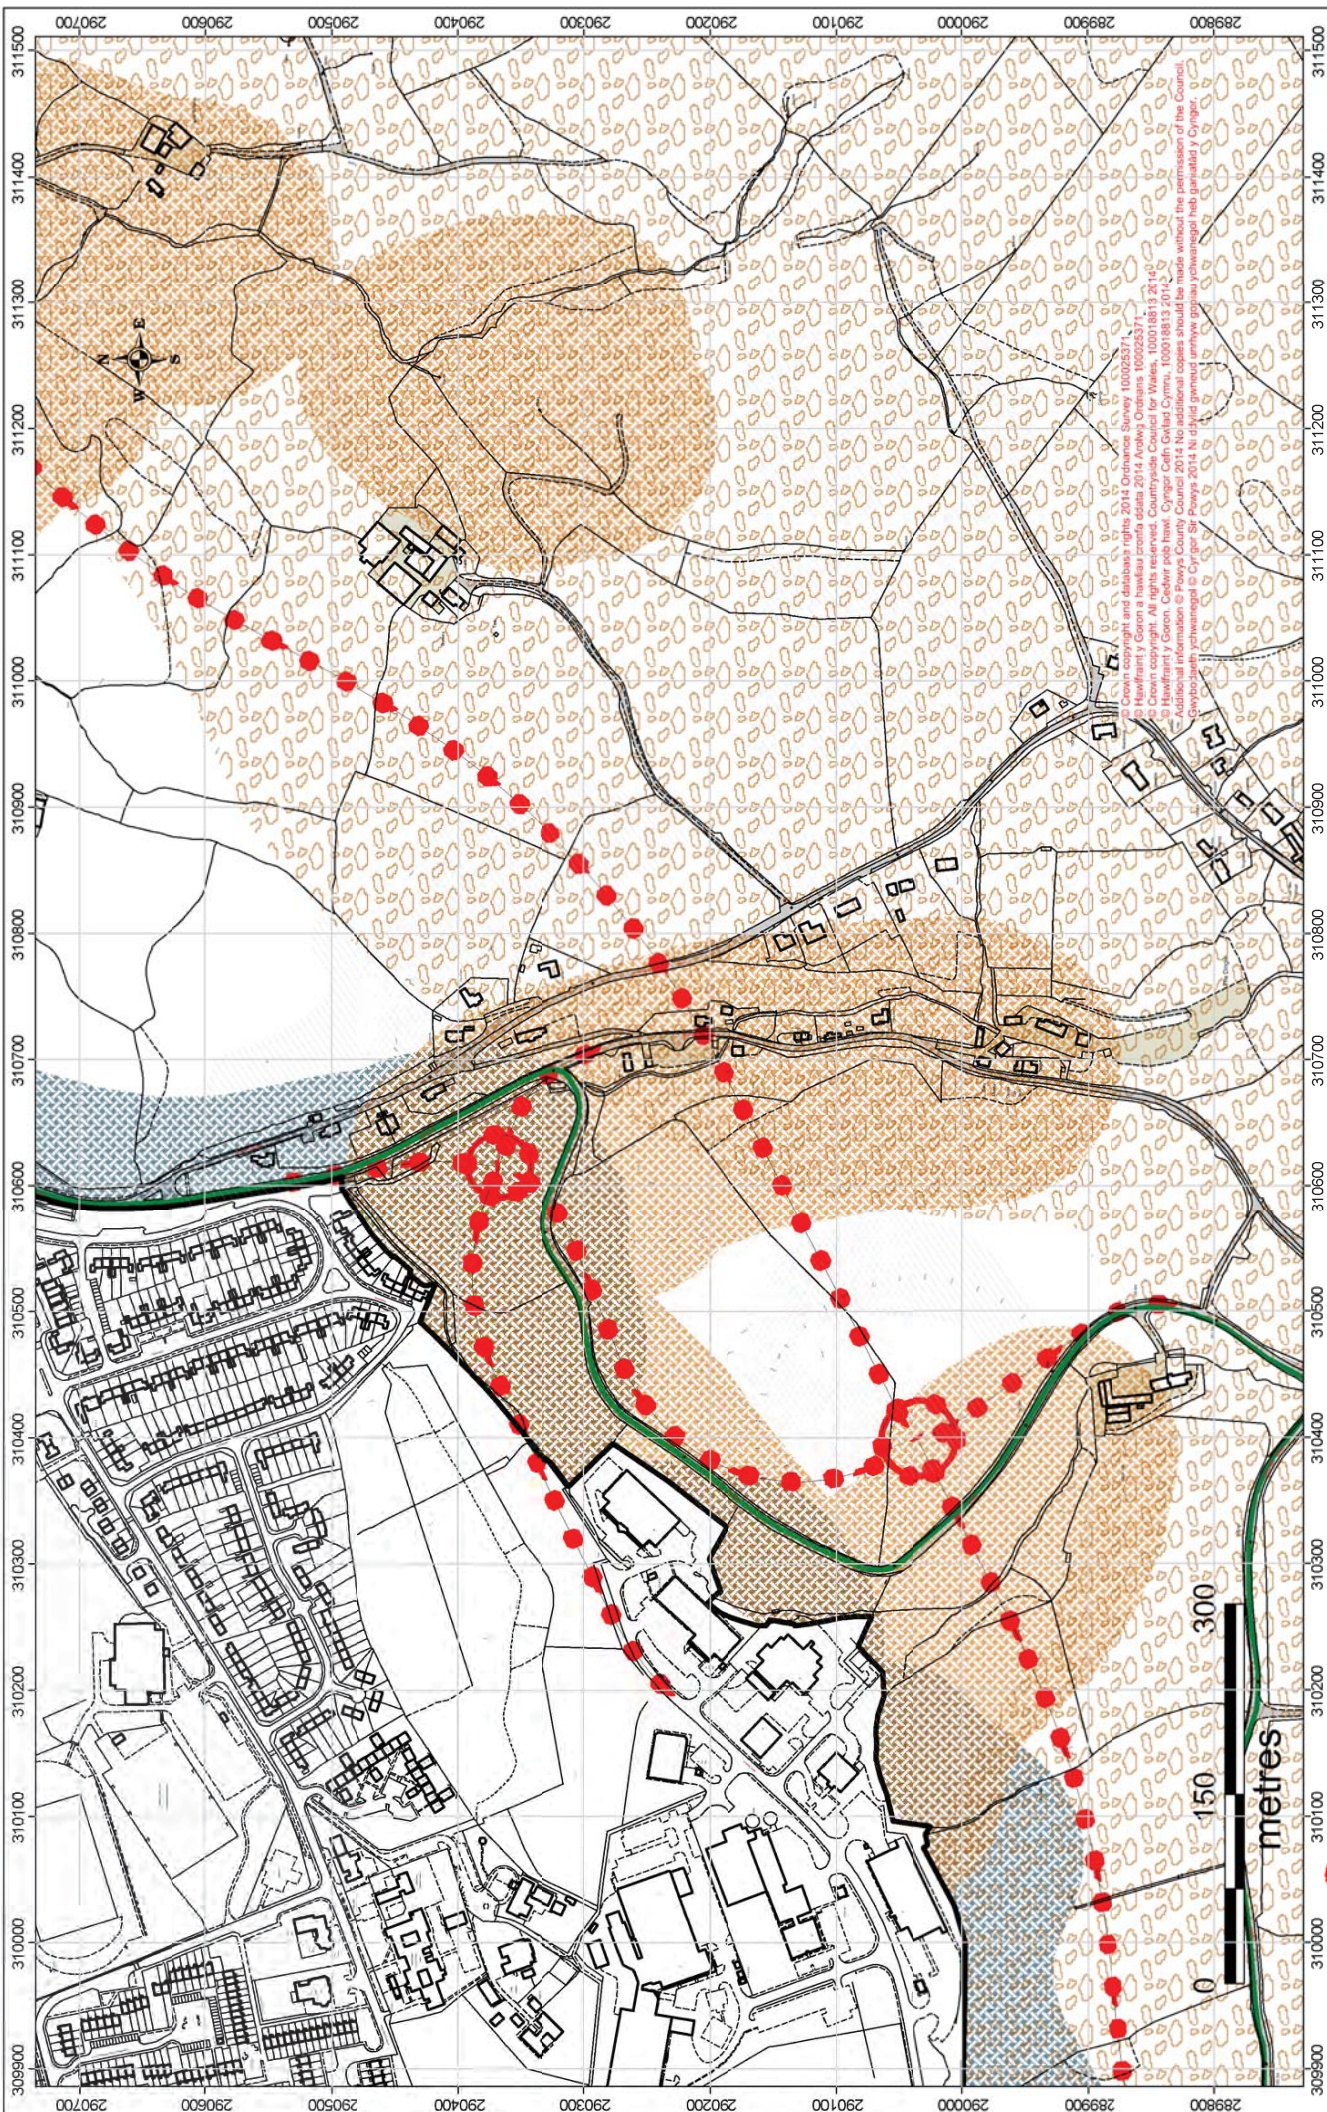

© Crown copyright and database rights 2014 Ordnance Survey 100025371  
 © Cwmwlfrant y Gaeon a'r Hwylau Cymdeithas 2014. Cwmwlfrant y Gaeon a'r Hwylau Cymdeithas 100018813 2014.  
 © Cwmwlfrant y Gaeon. Cwmwlfrant y Gaeon a'r Hwylau Cymdeithas 100018813 2014.  
 Additional information © Powys County Council 2014. No additional copies should be made without the permission of the Council.  
 Cwmwlfrant y Gaeon a'r Hwylau Cymdeithas © Cymgwr Sir Powys 2014. Ni ddylid gennuod unrhyw broffwrdd ychwanegol heb ganiatâd y Cymgwr.

Gweld Map / See Map 48H

© Crown copyright and database rights 2014 Ordnance Survey 100025371  
 © Hawlfraint y Goron a hawlau profiada 2014 Arlywyd Ordnans 100025371  
 © Crown copyright. All rights reserved. Countryside Council for Wales, 100018813 2014  
 © Hawlfraint y Goron. Cofreir pob hawl. Cyngor Cefn Gollod Cymru, 100018813 2014  
 Additional information © Powys County Council 2014. No additional copies should be made without the permission of the Council.  
 Additional information © Cyngor Sir Powys 2014. N dim hawl i gynnwys copiys ychwanegol heb ganiatoli y Cyngor.