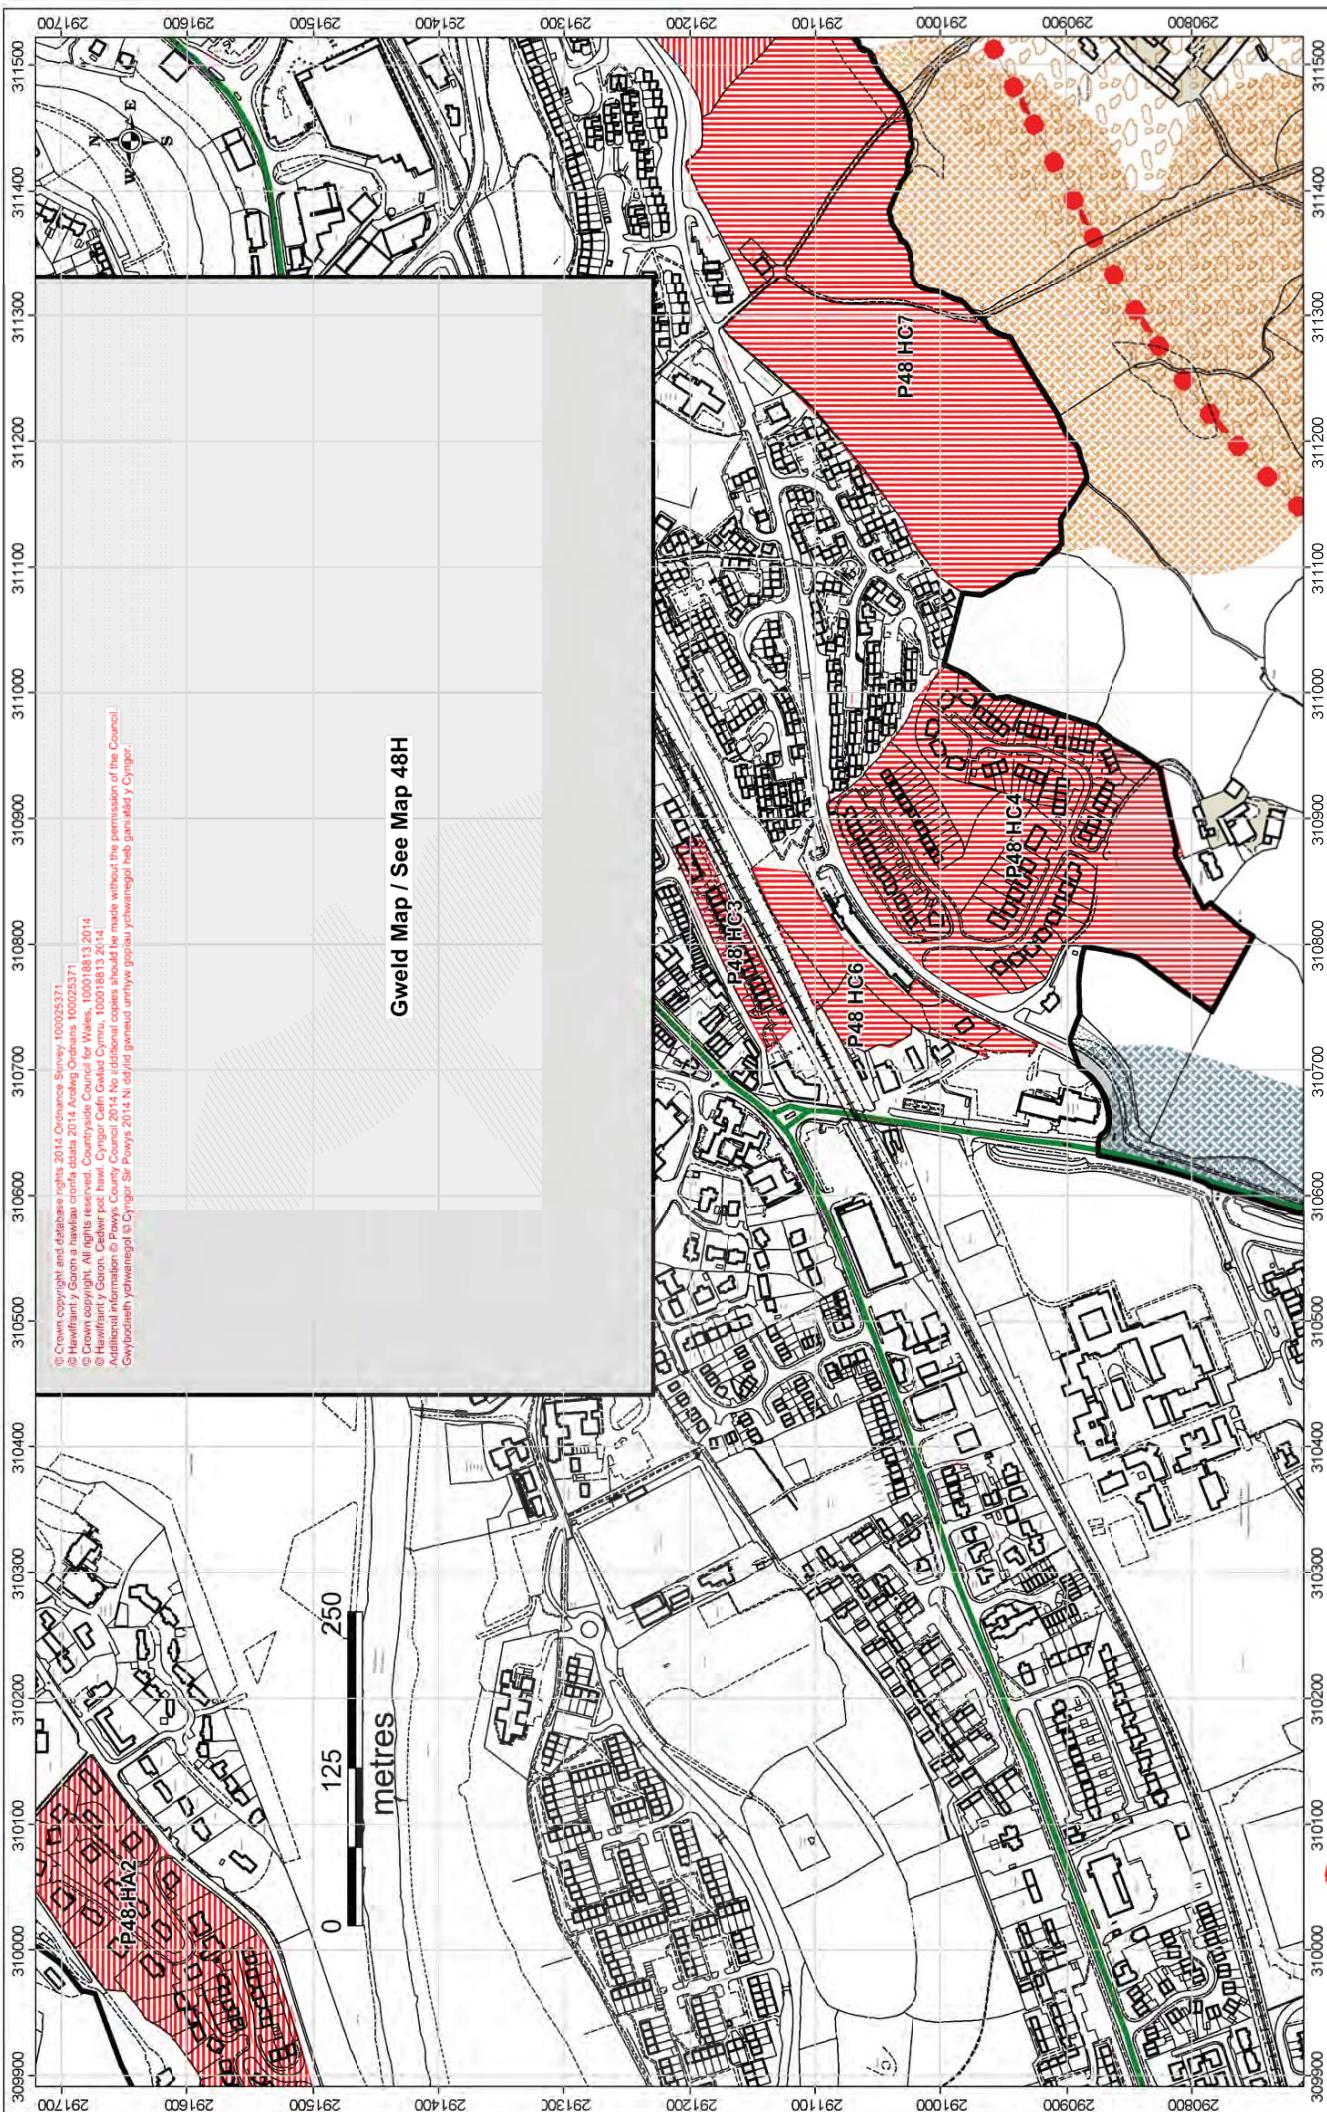

Gweld Map / See Map 48H