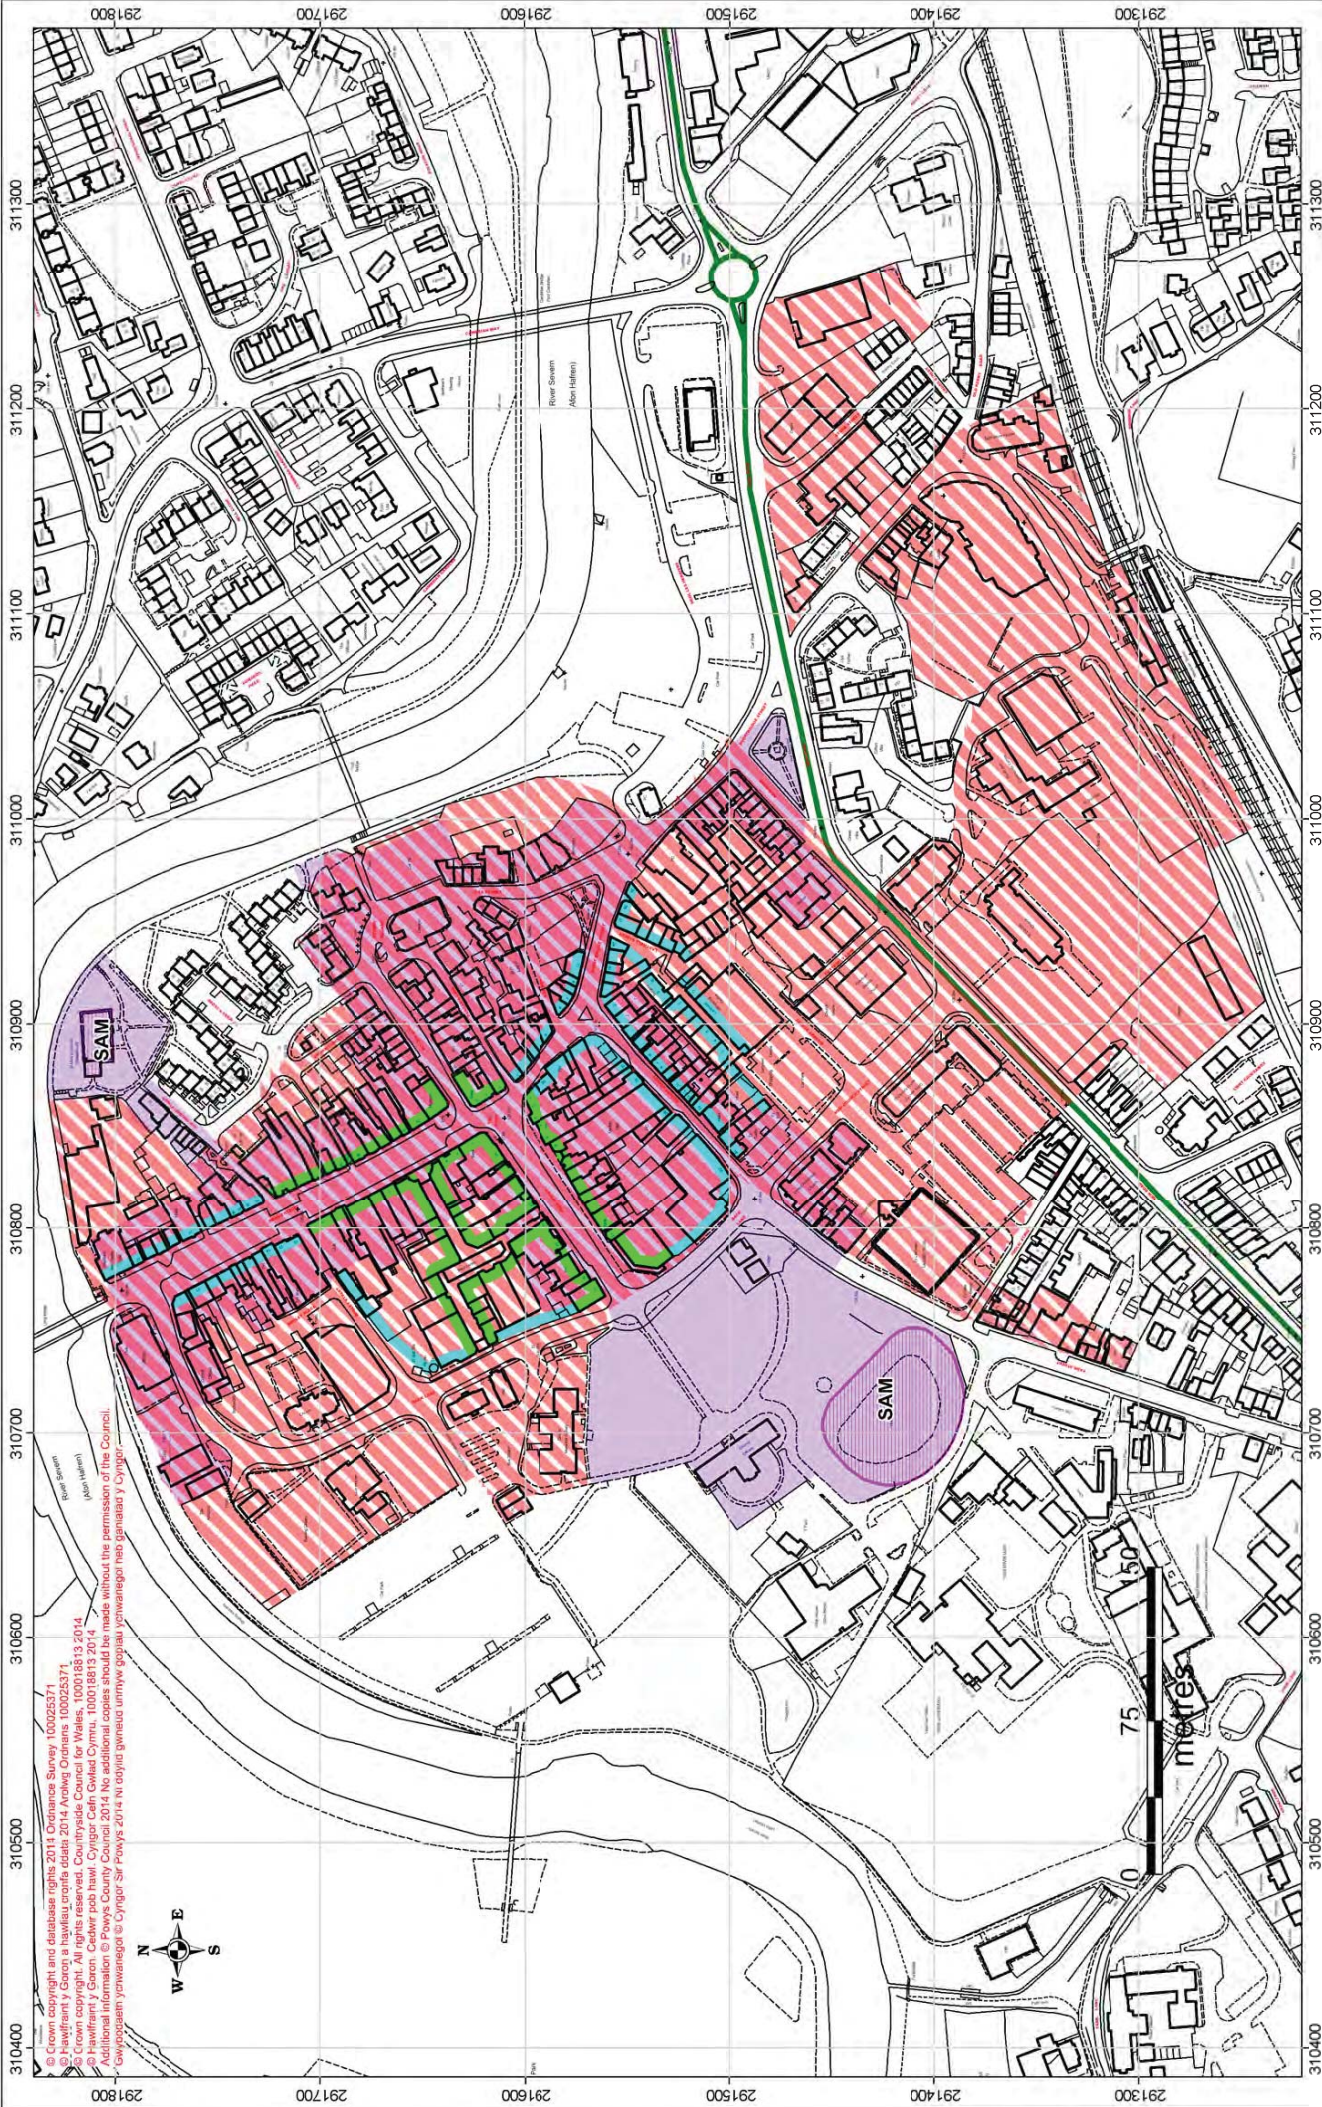

© Crown copyright and database rights, 2014. Ordnance Survey 100025371.
© Cyngor Sir Powys a Gwynedd, 2014. Pwyllbwrdd Powys, 1000016813, 2014.
© Powys County Council, 2014. Cefnir pob hawl. Cyngor Cdeh Gwynedd, 100018813, 2014.
Additional information © Powys County Council 2014. No additional copies should be made without the permission of the Council.
Powys County Council © Cyngor Sir Powys 2014. Ni ddylid gennau unrwyd gopïau, yn wahanol i hyspysu hyspysu gan y Cynllunwr.