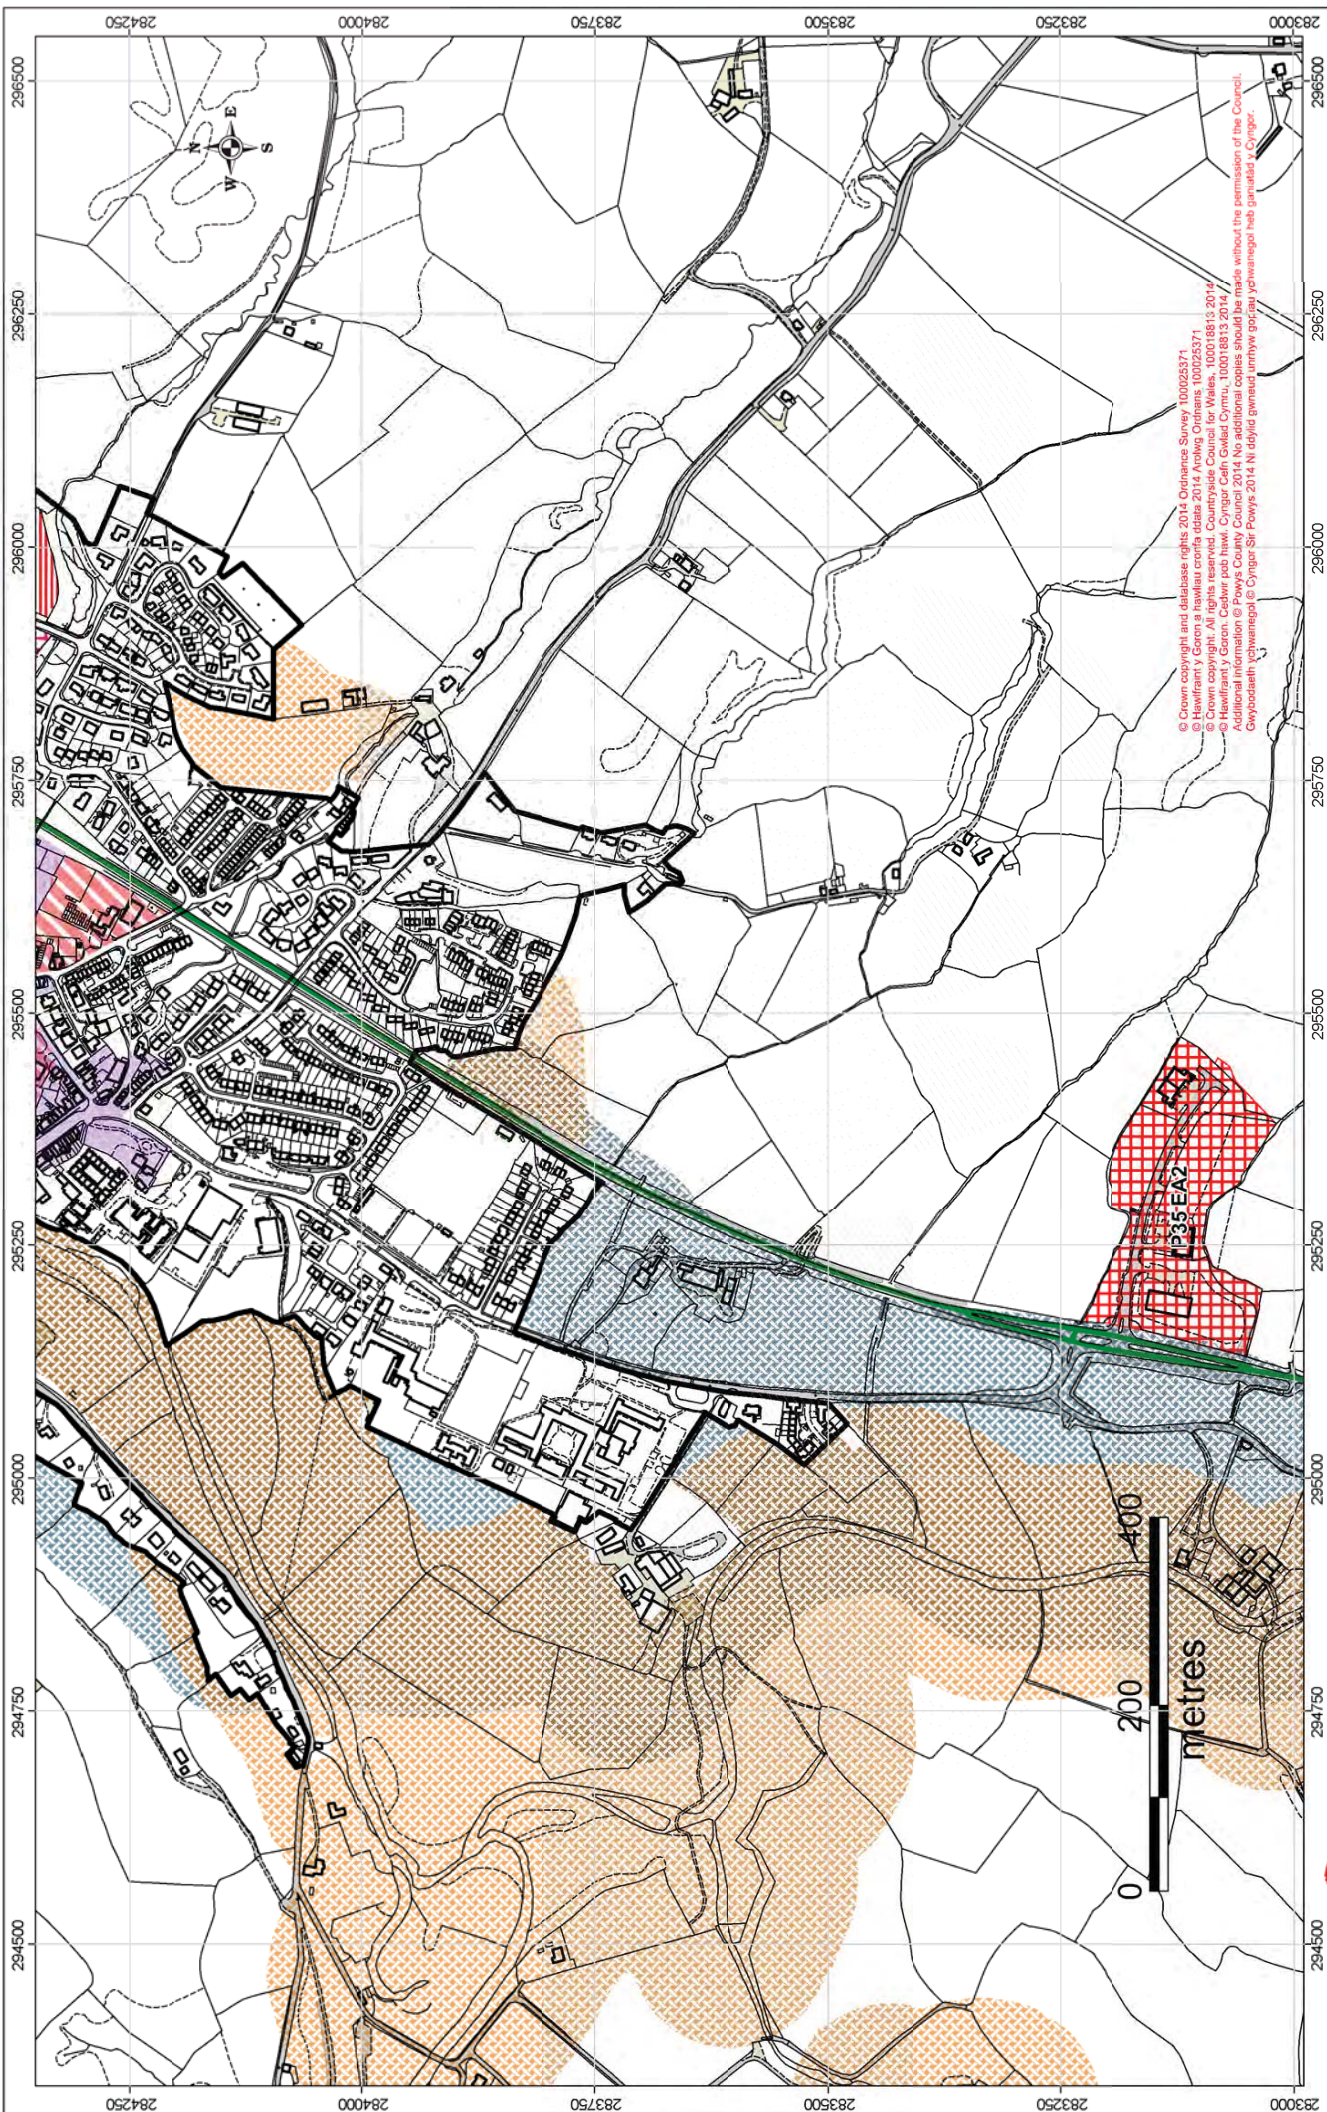

MAP MEWNOSOD P33 INSET MAP

Llangurig

Cynllun Datblygu Lleol Powys
Powys Local Development Plan

© Crown copyright and database rights, 2014 Ordnance Survey 100025371.
 © Powys County Council. All rights reserved. Ordnance Survey Licence No. 100018813, 2014.
 © Powys County Council. All rights reserved. Ordnance Survey Licence No. 100018813, 2014.
 © Powys County Council. All rights reserved. Ordnance Survey Licence No. 100018813, 2014.
 Additional information © Powys County Council 2014. No additional copies should be made without the permission of the Council.
 Gwybodaeth ychwanegol © Cynghor Sir Powys 2014. Ni ddarfod gennau ychwanegol heb ganiatoli y Cynghor.

© Crown copyright and database rights 2014 Ordnance Survey 100026371
 © Hawlfraim y Gorn a hawlau corffia ddiada 2014 Arolwg Ordnans 100026371
 © Crown copyright. All rights reserved. Countryside Council for Wales, 100018813 2014
 © Crown copyright and database rights 2014 Ordnance Survey 100026371
 Additional information © Powys County Council 2014. No additional copies should be made without the permission of the Council.
 Gwybodaeth ychwanegol © Cyngor Sir Powys 2014. Ni ddylid gwmad llythyraol gollu heb ganiadau y Cyngor.