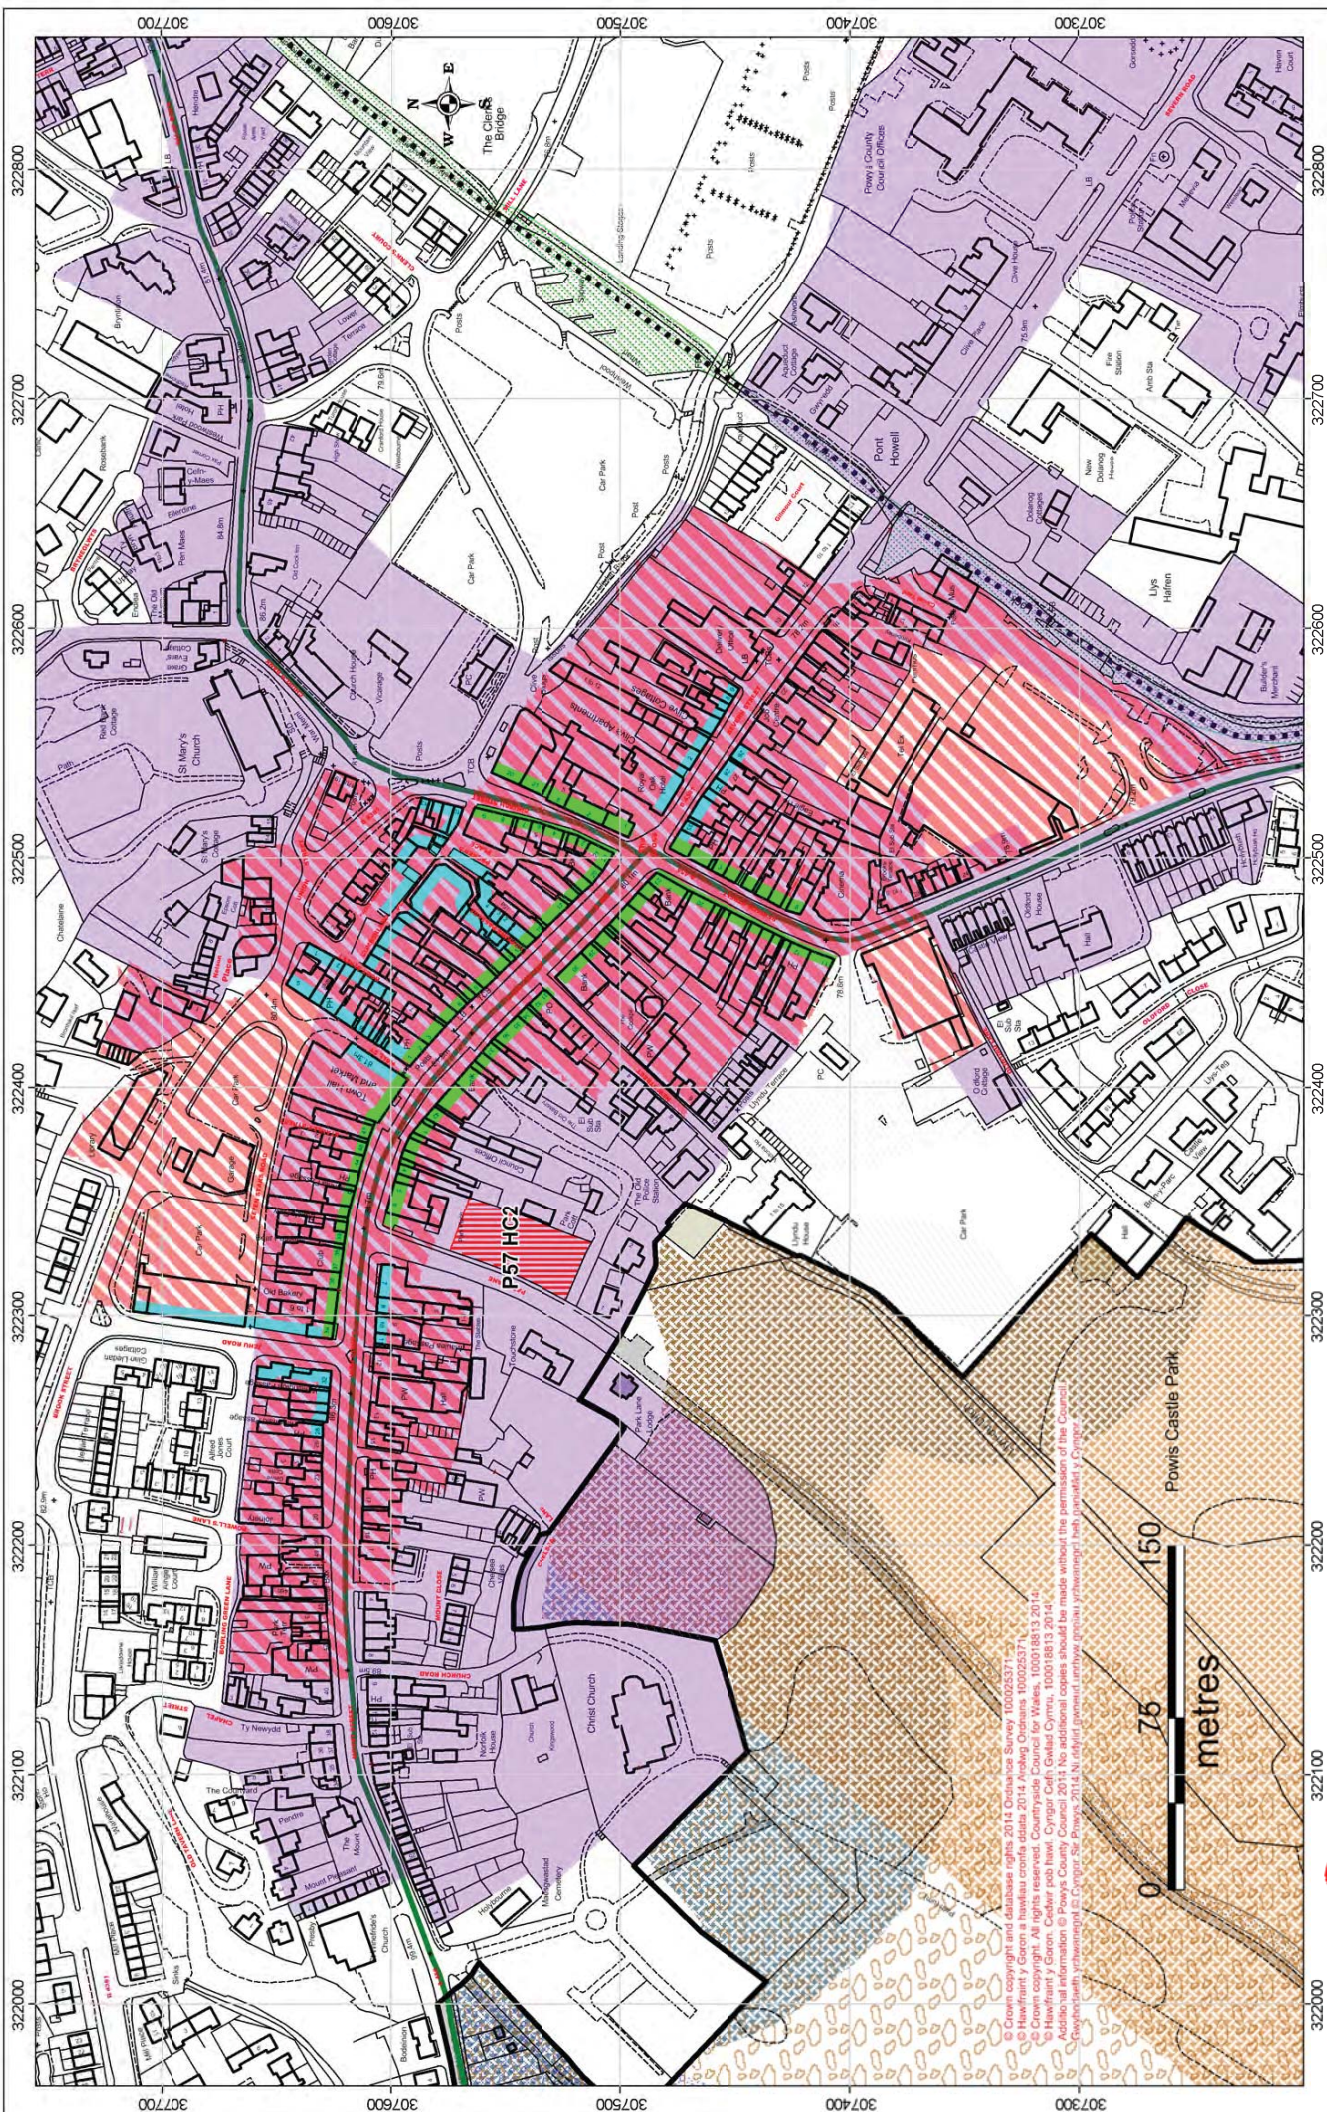

Gweld Map /  
See Map 57E

© Crown copyright and database rights 2014 Ordnance Survey 100025371  
 © Hawffraint y Goron i hawflau cronfa ddata 2014 Arrolwg Ordnans 100025371  
 © Crown copyright. All rights reserved. Countryside Council for Wales, 100018813 2014  
 © Hawffraint y Goron. Cedwir pob hawl. Cyngor Cefn Gwlad Cymru, 100018813 2014  
 Additional information © Powys County Council 2014 No additional copies should be made without the permission of the Council.  
 Gwybodaeth ychwanegol © Cyngor Sir Powys 2014 Ni ddilid gwneud unrhyw gopïau ychwanegol heb ganiatâd y Cyngor.