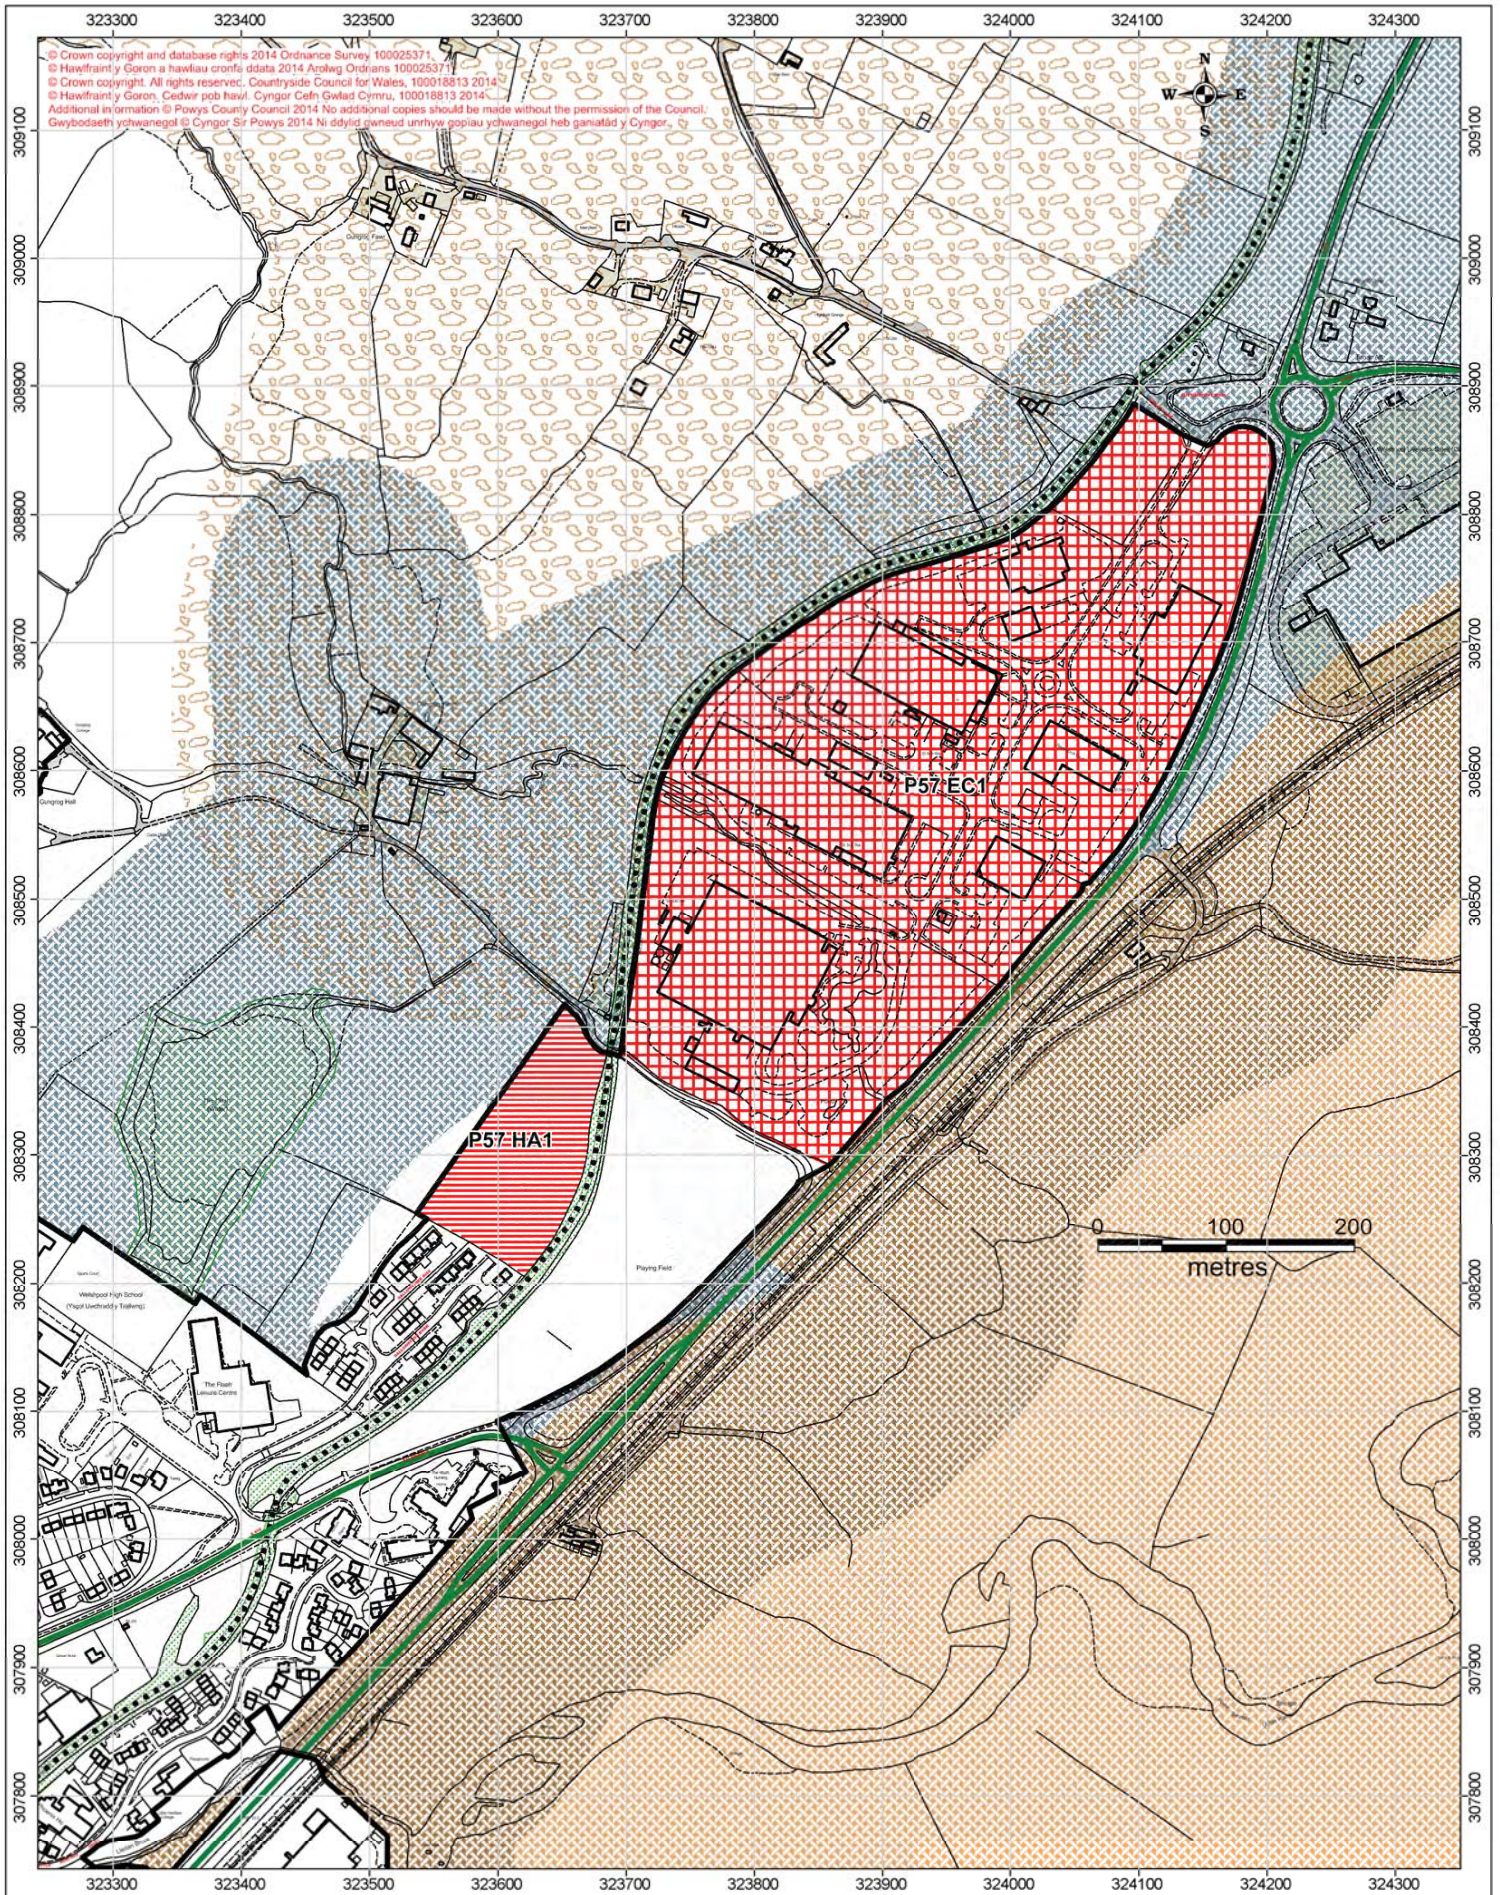

Gweld Map /  
See Map 57E

© Crown copyright and database rights 2014 Ordnance Survey 100025371  
 © Hawffraint y Goron i hawflau cronfa ddata 2014 Arrolwg Ordnans 100025371  
 © Crown copyright. All rights reserved. Countryside Council for Wales, 100018813 2014  
 © Hawffraint y Goron. Cedwir pob hawl. Cyngor Cefn Gwlad Cymru, 100018813 2014  
 Additional information © Powys County Council 2014 No additional copies should be made without the permission of the Council.  
 Gwybodaeth ychwanegol © Cyngor Sir Powys 2014 Ni ddilid gwneud unrhyw gopïau ychwanegol heb ganiatâd y Cyngor.