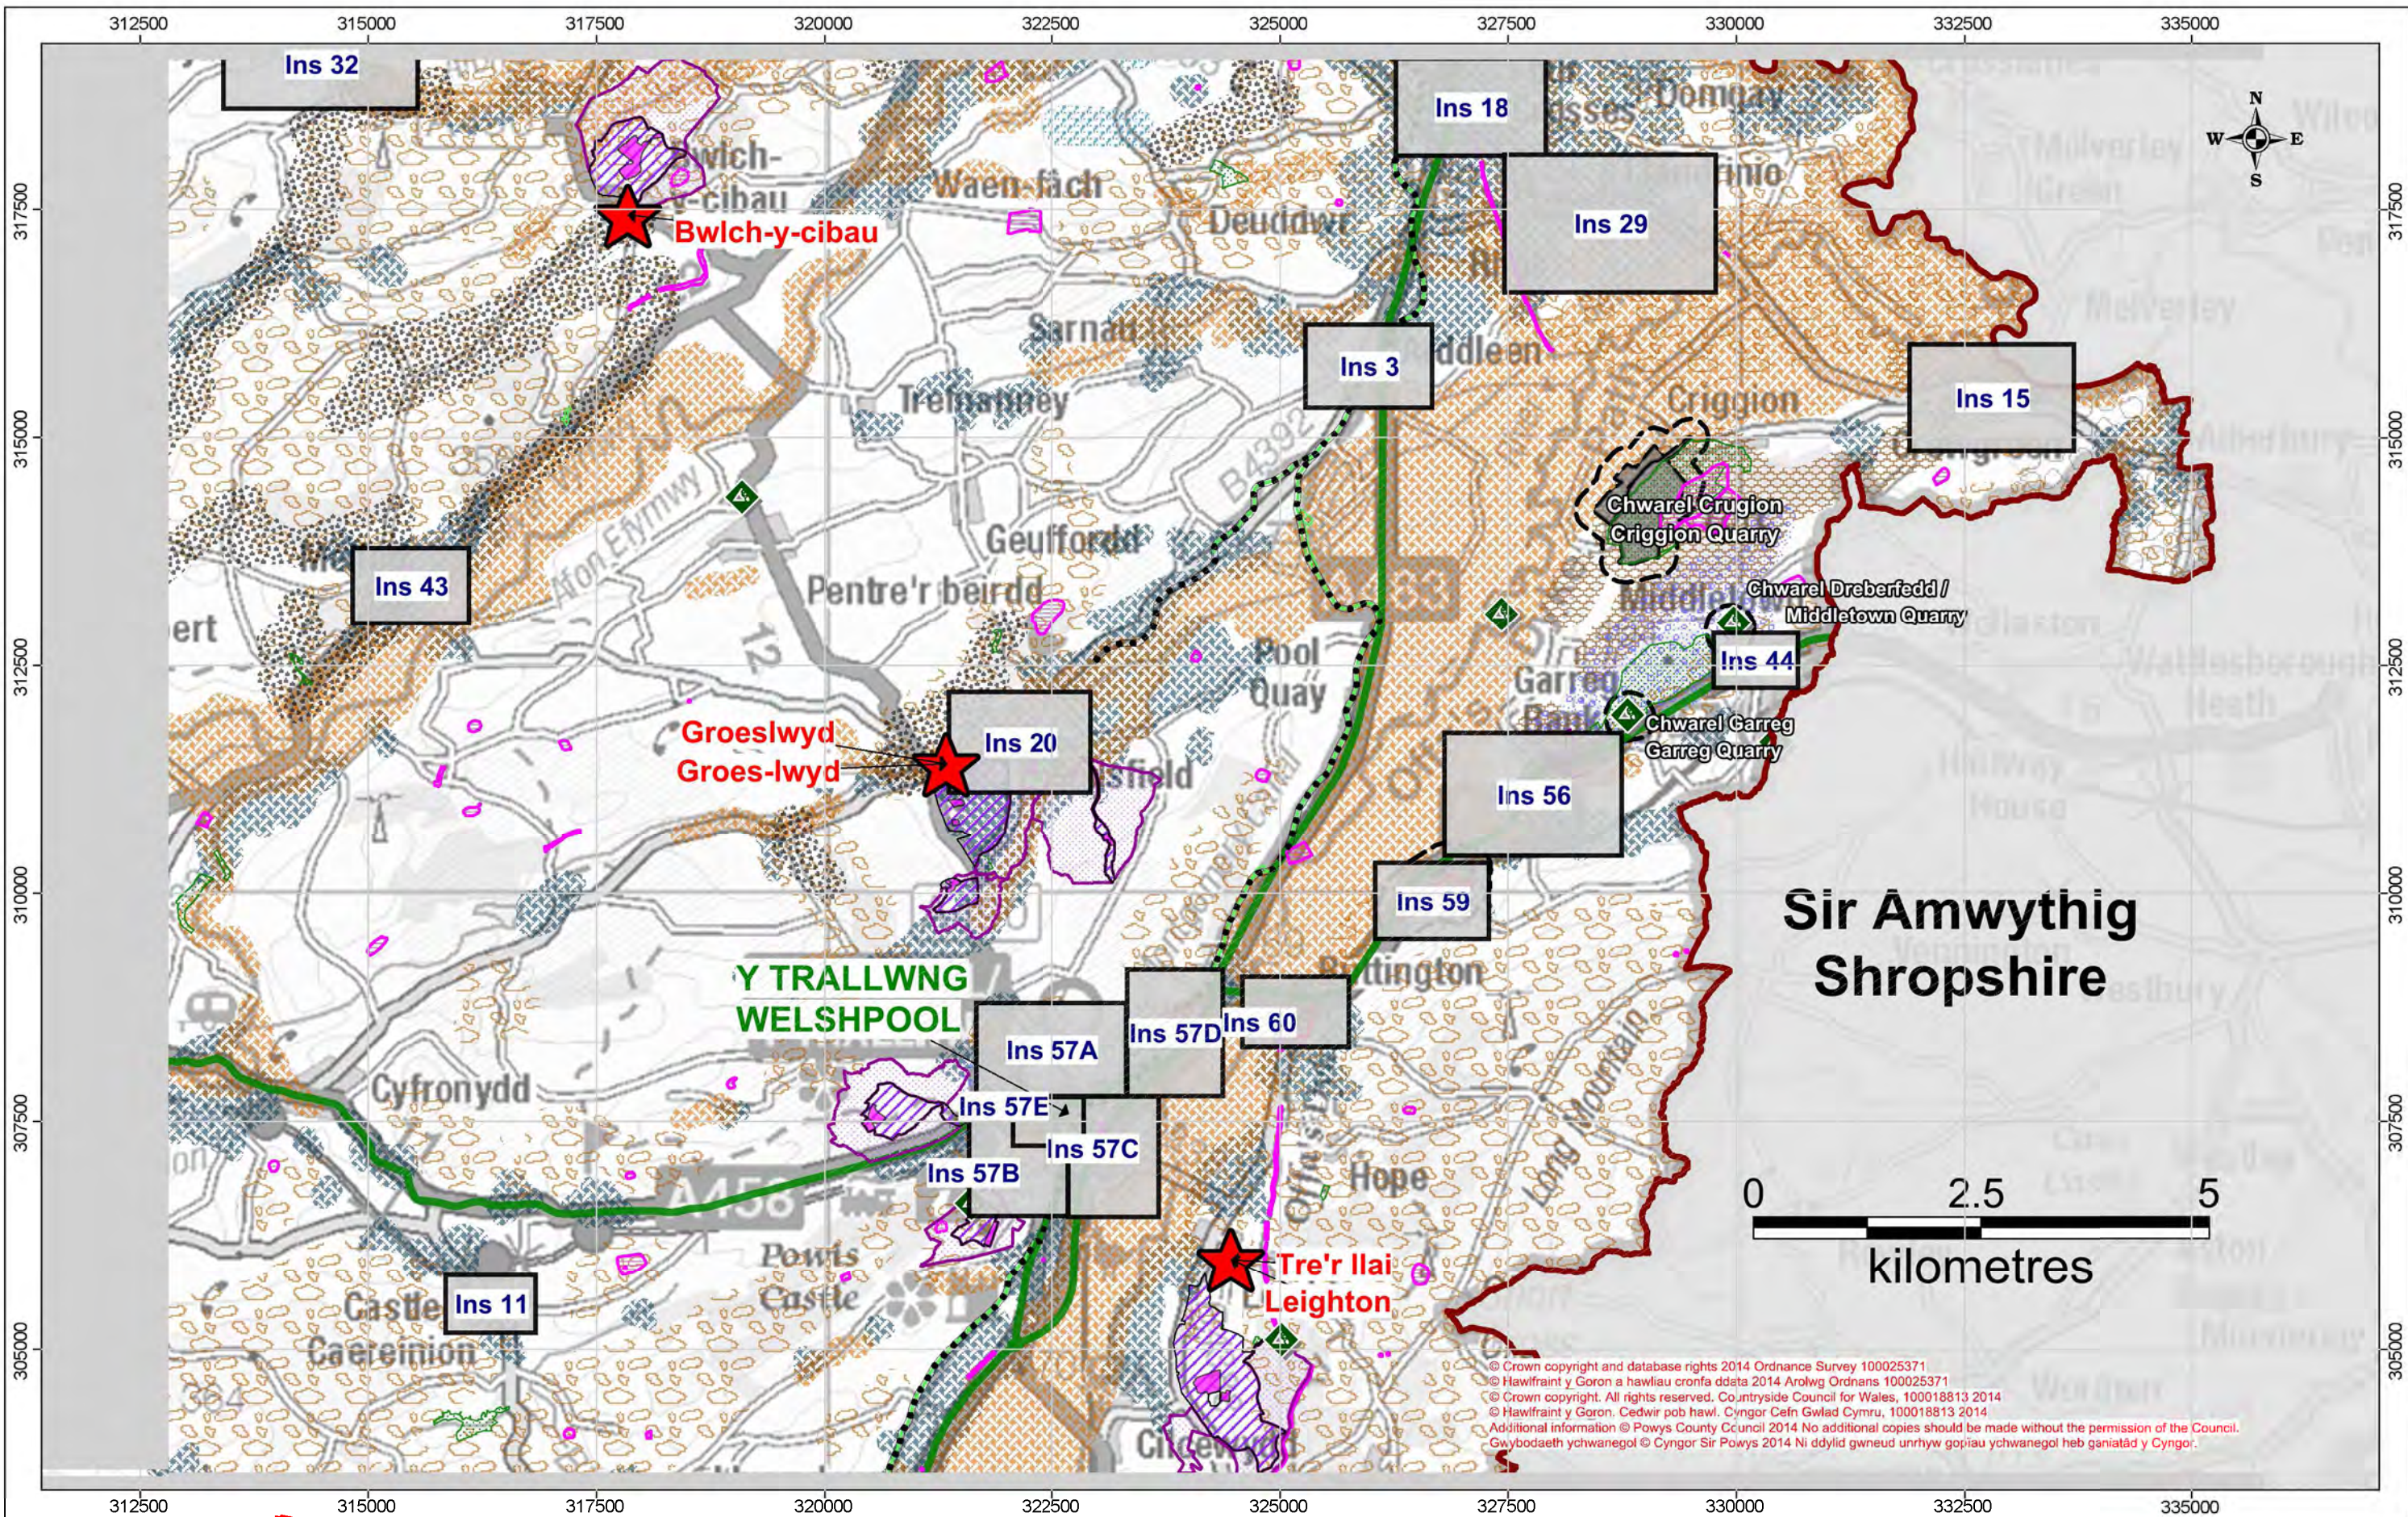

© Crown copyright and database rights 2014 Ordnance Survey 100025371
© Hawlfraint y Goron a hawliau cronfa ddata 2014 Arolwg Ordans 100025371
© Crown copyright. All rights reserved. Countryside Council for Wales, 100018813 2014
© Hawlfraint y Goron. Cedwir pob hawl. Cyngor Cefn Gwlad Cymru, 100018813 2014
Additional information © Powys County Council 2014 No additional copies should be made without the permission of the Council.
Gwybodaeth ychwanegol © Cyngor Sir Powys 2014 Ni ddylid gwneud unrhyw gopiau ychwanegol heb ganiatâd y Cyngor.