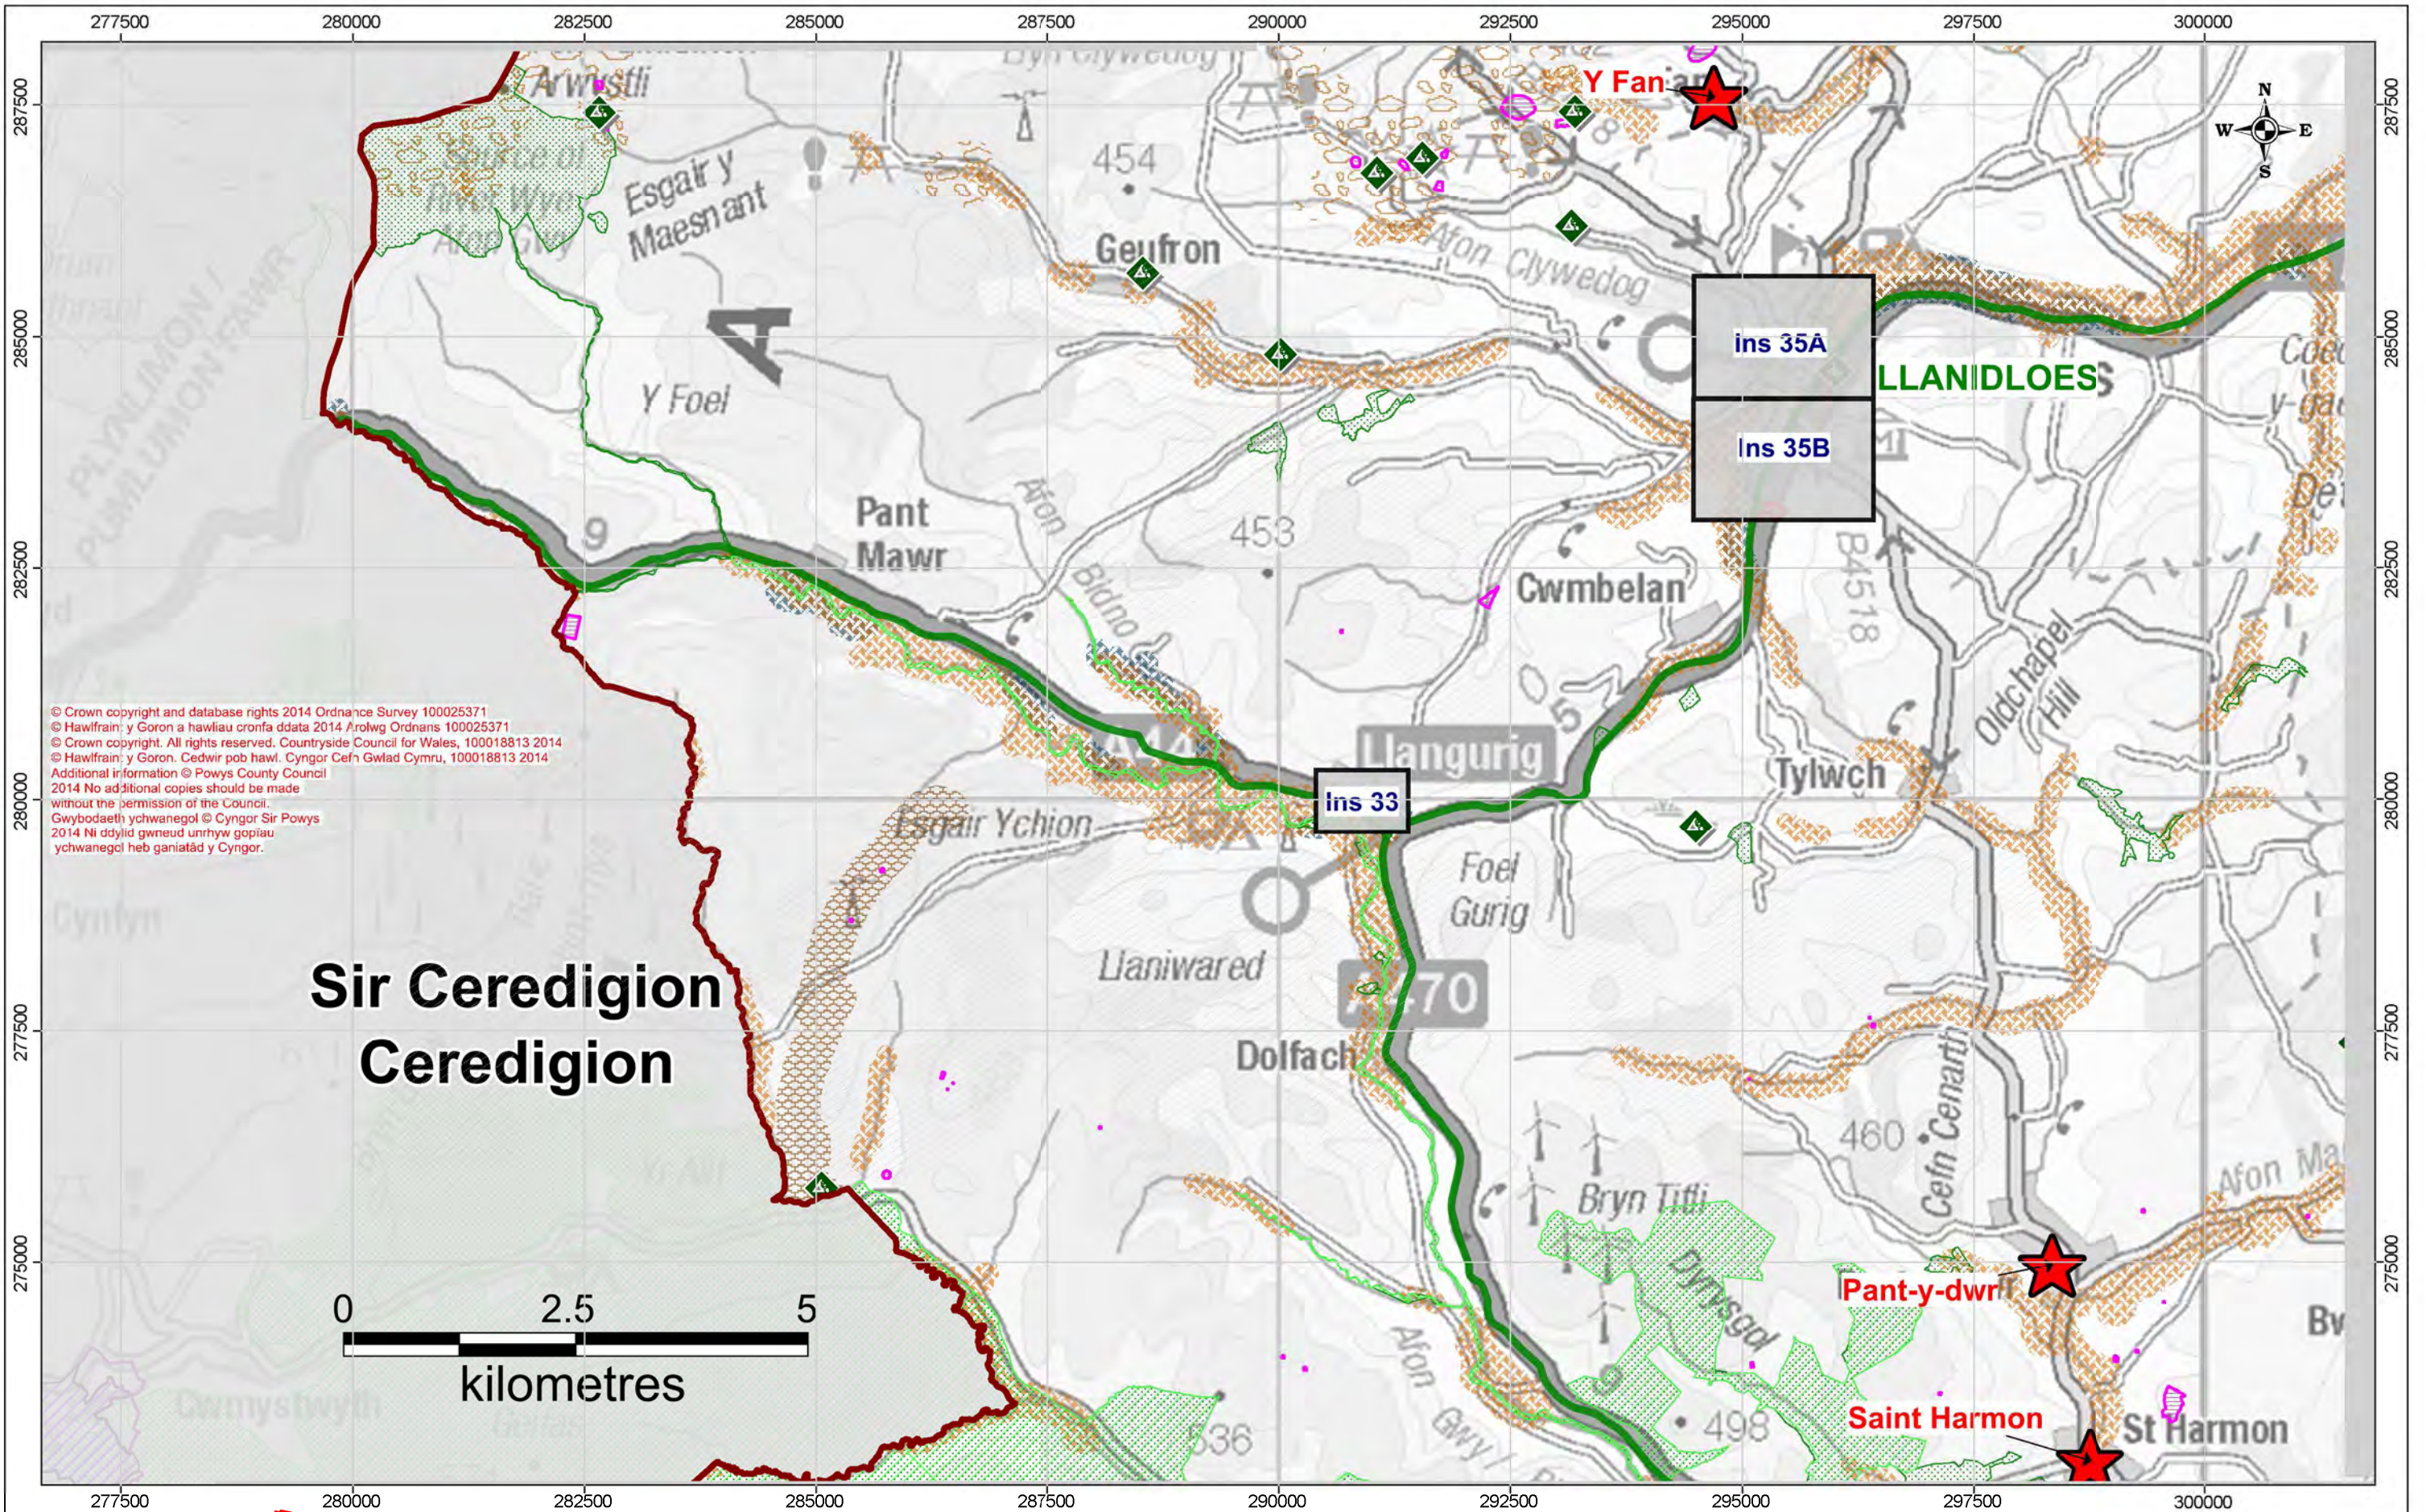

© Crown copyright and database rights 2014 Ordnance Survey 100025371
© Hawlfraint: y Goron a hawliau cronfa ddata 2014 Arolwg Ordnans 100025371
© Crown copyright. All rights reserved. Countryside Council for Wales, 100018813 2014
© Hawlfraint: y Goron. Cedwir pob hawl. Cyngor Cefn Gwlad Cymru, 100018813 2014
Additional information © Powys County Council
2014 No additional copies should be made without the permission of the Council.
Gwybodaeth ychwanegol © Cyngor Sir Powys
2014 Ni ddylid gwneud unrhyw gopïau ychwanegol heb ganiatâd y Cyngor.

Sir Ceredigion Ceredigion

MAP CYNIGION / PROPOSALS MAP

Pr 9

Cynllun Datblygu Lleol Powys
Powys Local Development Plan