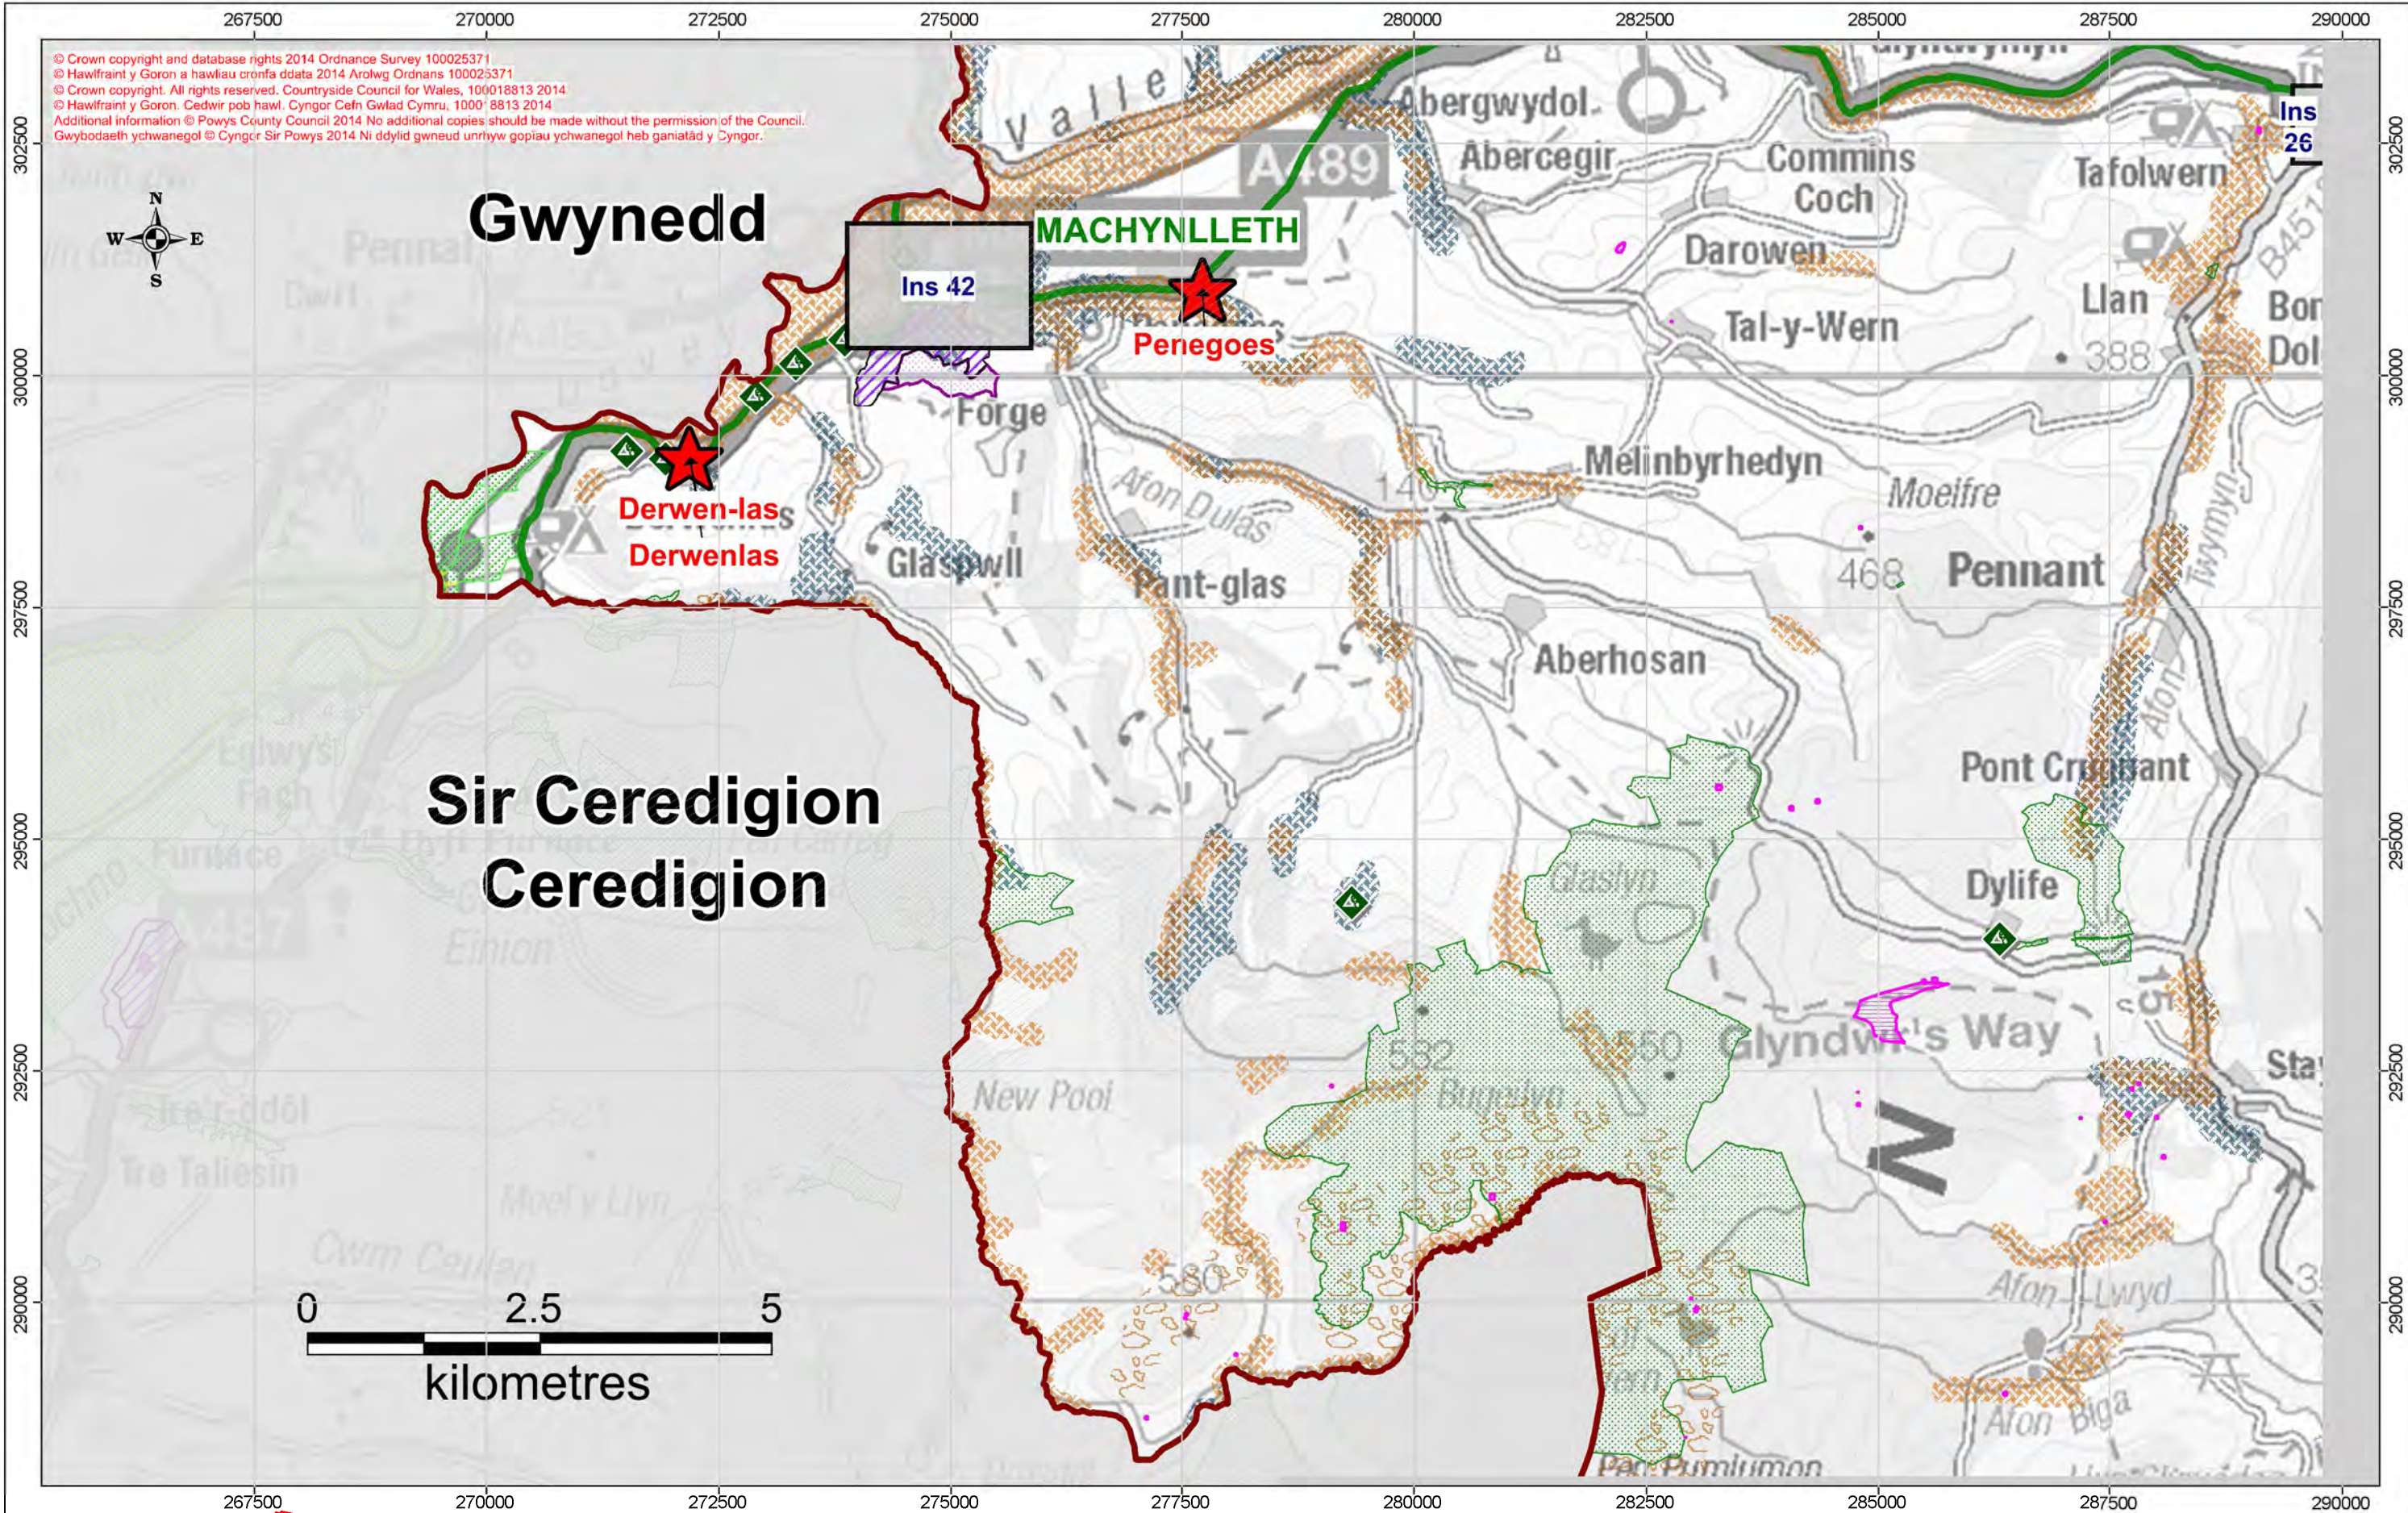

© Crown copyright and database rights 2014 Ordnance Survey 100025371
© Hawffraint y Goron a hawliau cronfa ddata 2014 Arolwg Ordnans 100025371
© Crown copyright. All rights reserved. Countryside Council for Wales, 100018813 2014
© Hawffraint y Goron. Cedwir pob hawl. Cyngor Cefn Gwlad Cymru, 10001 8813 2014
Additional information © Powys County Council 2014 No additional copies should be made without the permission of the Council.
Gwybodaeth ychwanegol © Cyngor Sir Powys 2014 Ni ddylid gwneud unrhyw gopïau ychwanegol heb ganiatâd y Cyngor.