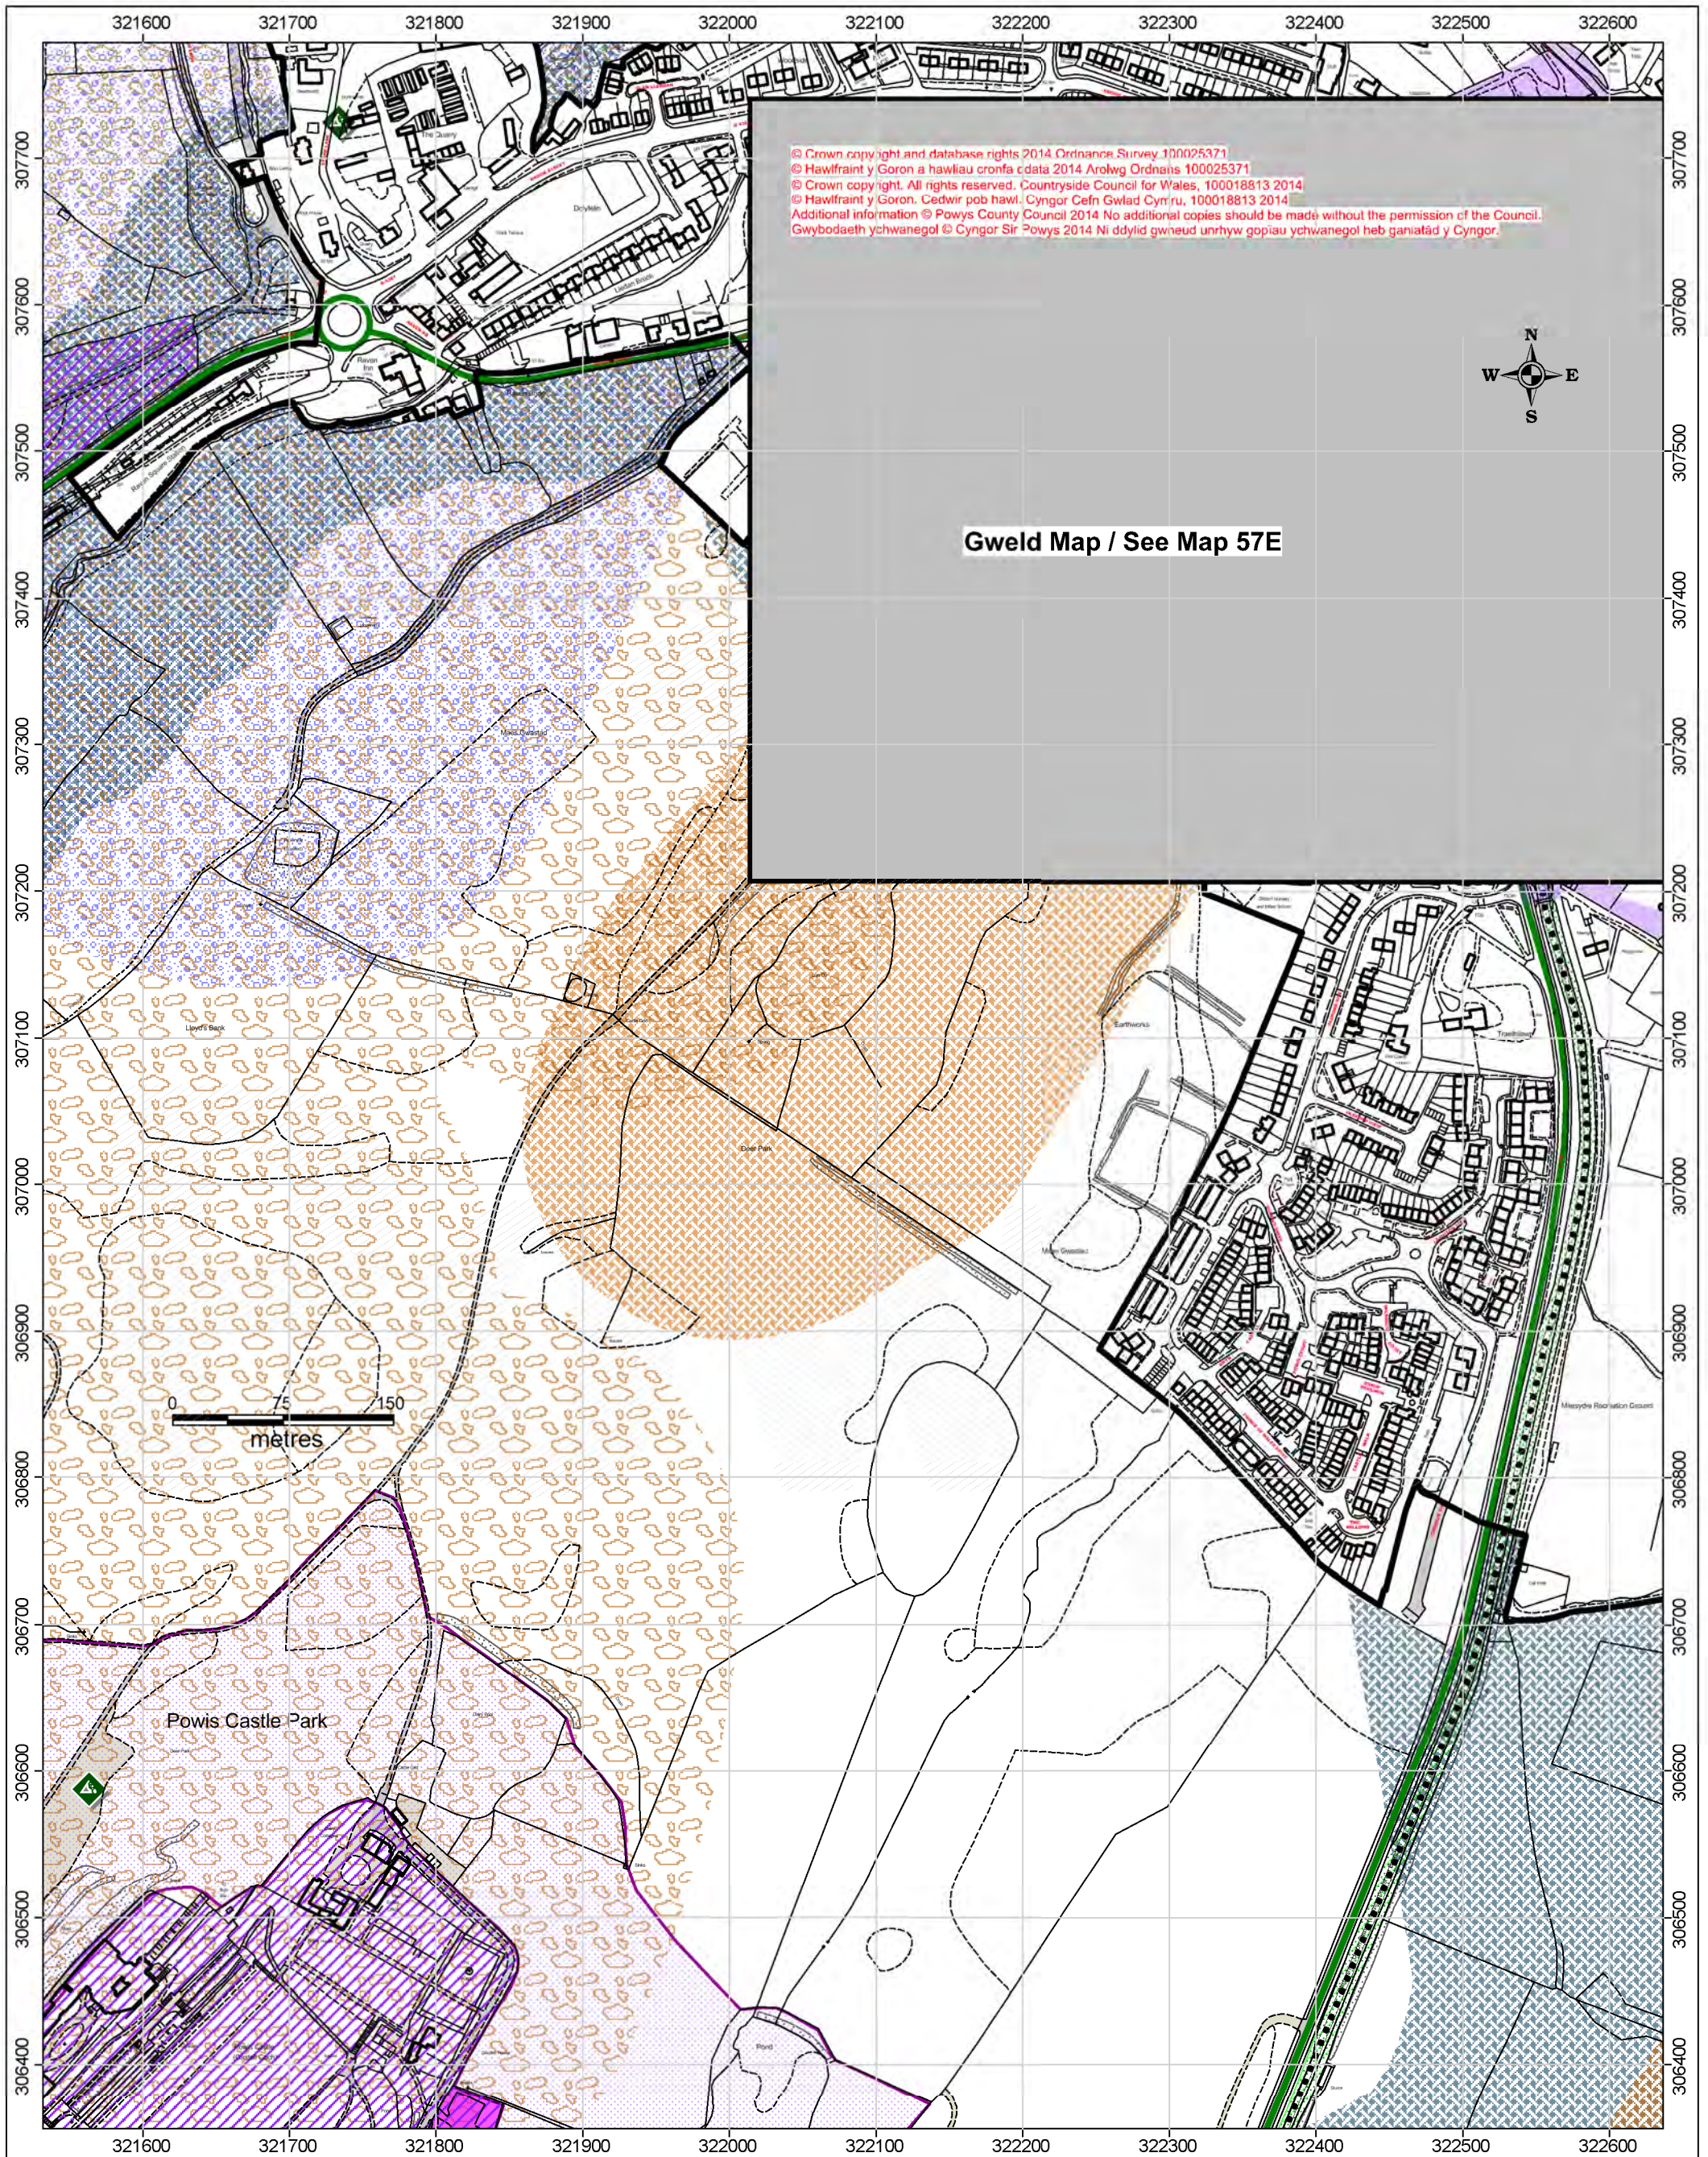

© Crown copyright and database rights 2014 Ordnance Survey 100025371
 © Hawfrain't y Corón a hawliau oronfa ddata 2014 Arolwg Ordnans 100025371
 © Crown copyright. All rights reserved. Countryside Council for Wales, 100018813 2014
 © Hawfrain't y Goron. Cedwir pob hawl. Cyngor Cefn Gwlad Cymru, 100018813 2014
 Additional information © Powys County Council 2014 No additional copies should be made without the permission of the Council.
 Gwybodaeth ychwanegol © Cyngor Sir Powys 2014 Ni ddylid gwneud unrhyw gopïau ychwanegol heb ganiatâd y Cyngor.

MAP MEWNOSOD P57A INSET MAP

**Y Trallwng
Welshpool**

**Cynllun Datblygu Lleol Powys
Powys Local Development Plan**

**Drafft Adnau Mehefin 2014
Deposit Draft June 2014**

© Crown copyright and database rights 2014 Ordnance Survey 100025371
 © Hawfrant y Goron a hawliau cronfa cdata 2014 Arolwg Ordnaais 100025371
 © Crown copyright. All rights reserved. Countryside Council for Wales, 100018813 2014
 © Hawfrant y Goron. Cedwir pob hawl. Cyngor Cefn Gwlad Cymru, 100018813 2014
 Additional information © Powys County Council 2014 No additional copies should be made without the permission of the Council.
 Gwybodaeth ychwanegol © Cyngor Sir Powys 2014 Ni ddylid gwneud unrhyw gopiau ychwanegol heb ganiatâd y Cyngor.