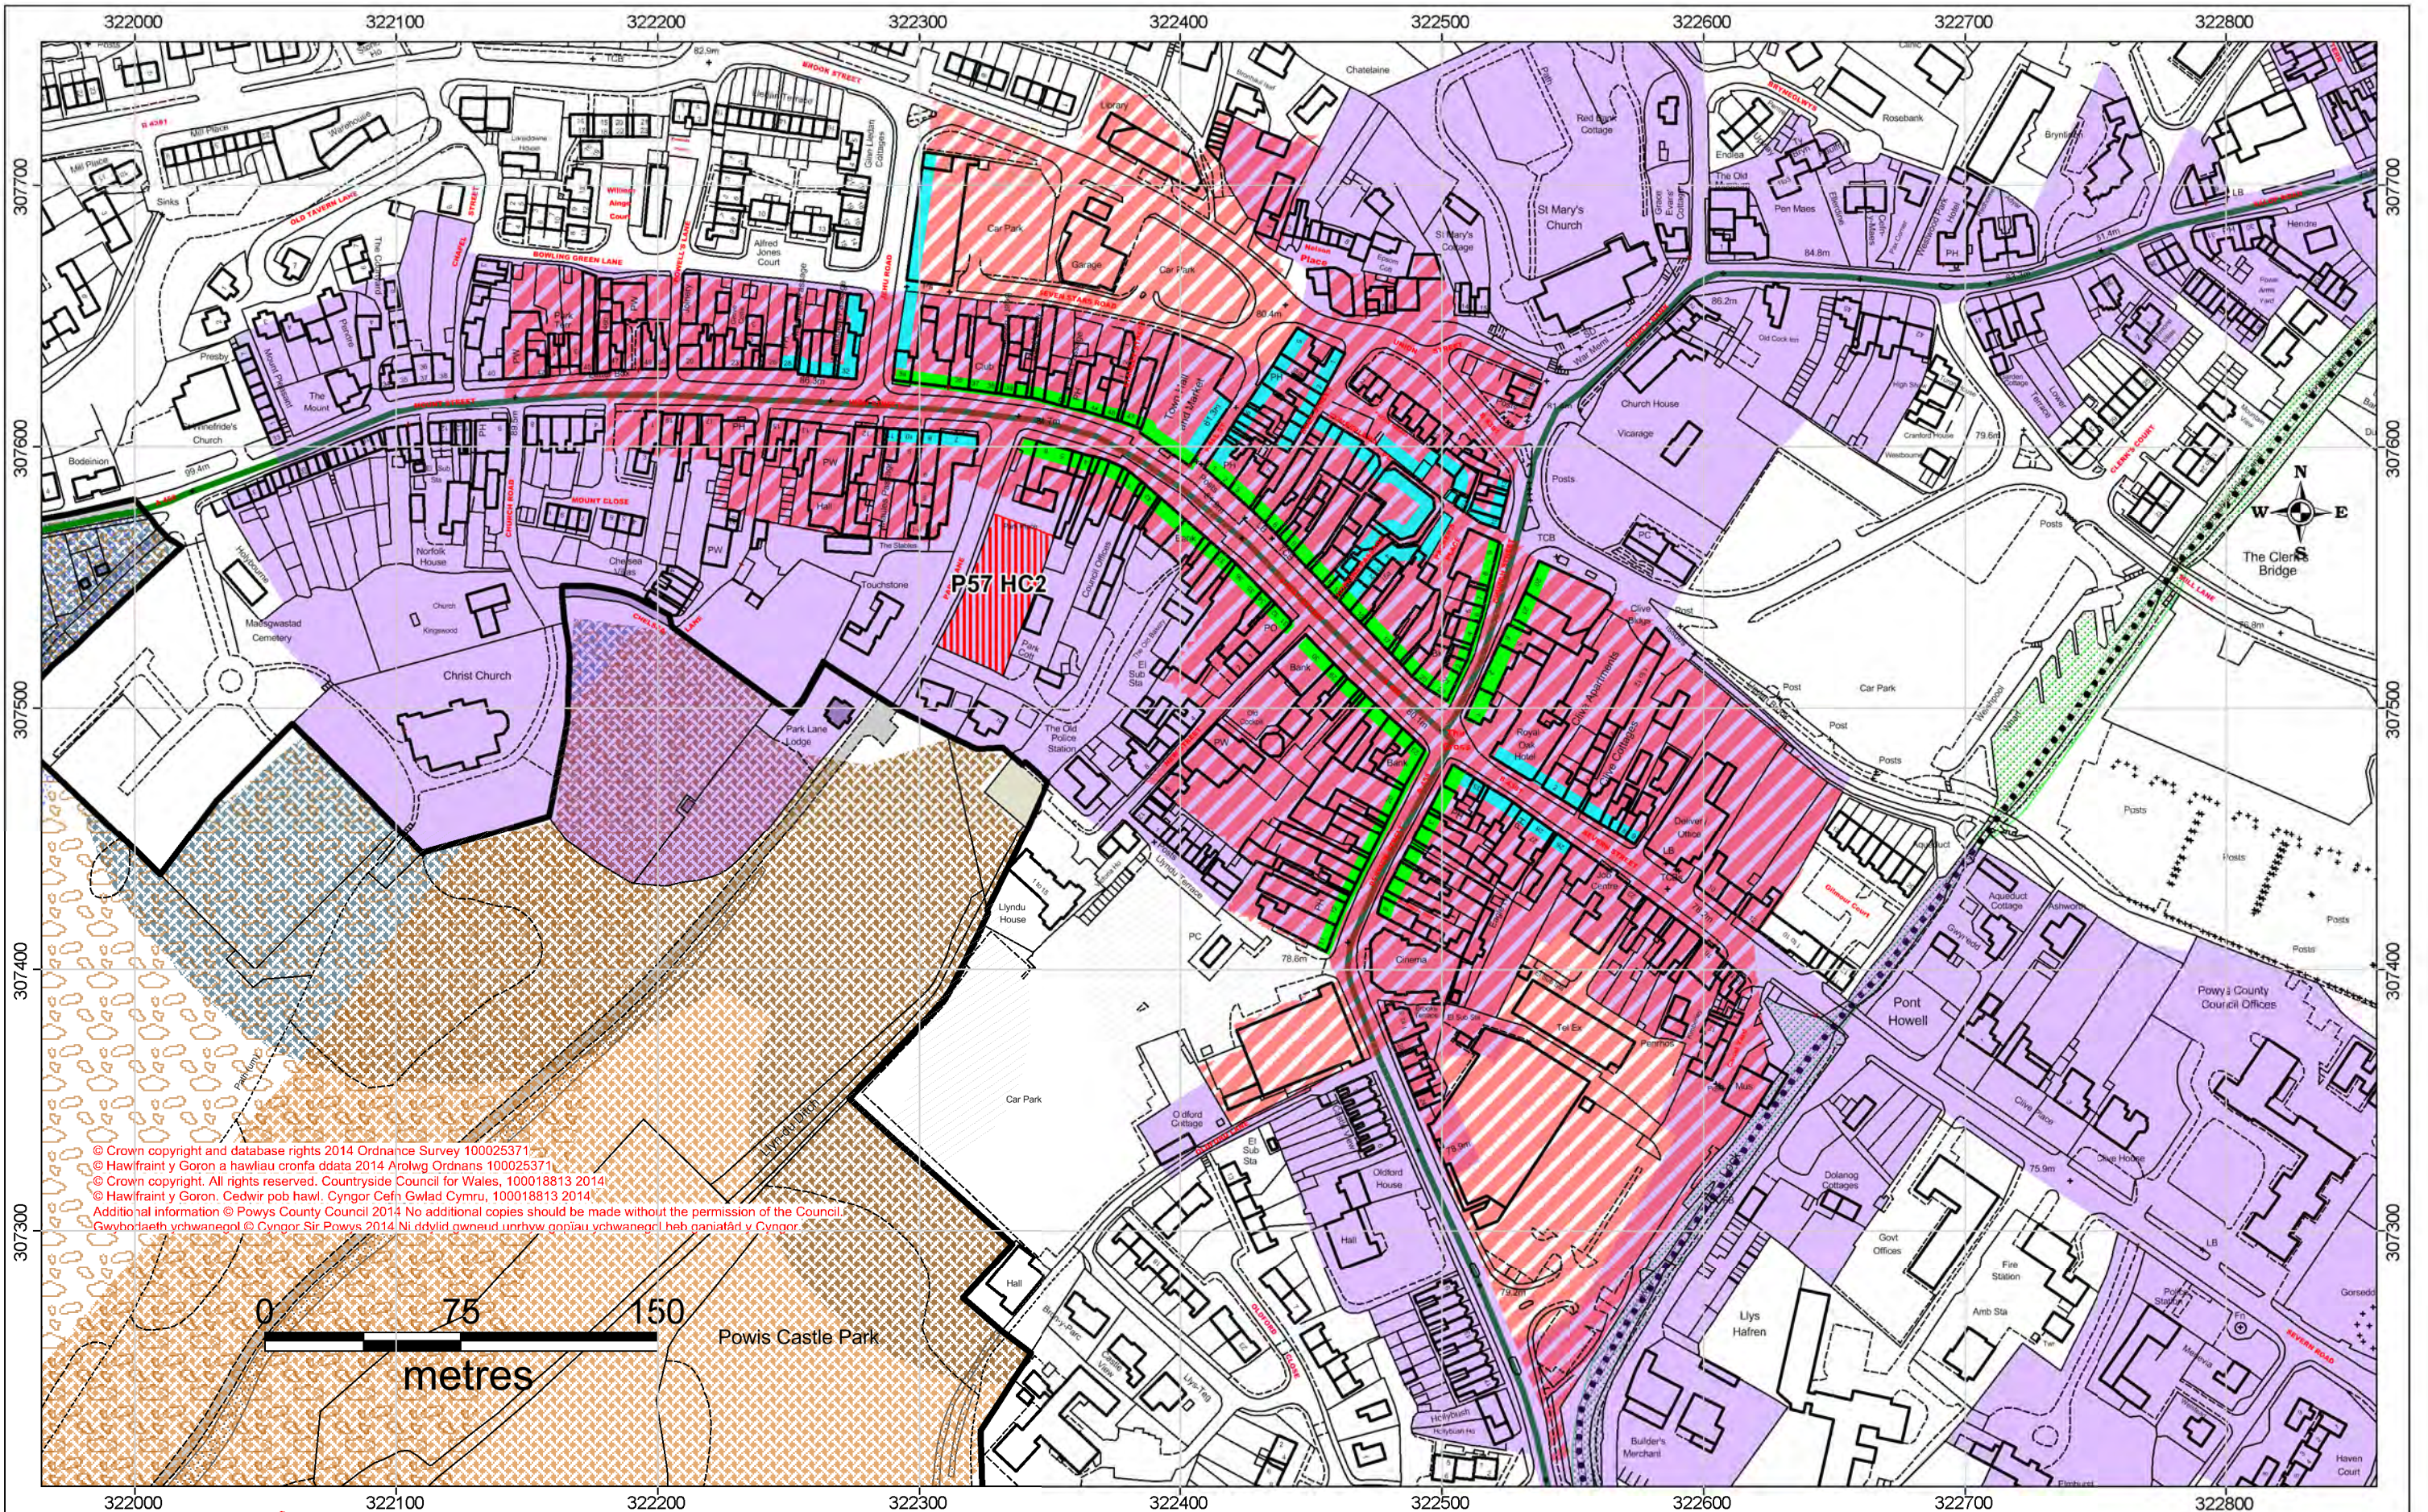

© Crown copyright and database rights 2014 Ordnance Survey 100025371
© Hawfaint y Goron a hawliau cronfa ddata 2014 Arolwg Ordnans 100025371
© Crown copyright. All rights reserved. Countryside Council for Wales, 100018813 2014
© Hawfaint y Goron. Cedwir pob hawl. Cyngor Cefn Gwlad Cymru, 100018813 2014
Additional information © Powys County Council 2014 No additional copies should be made without the permission of the Council.
Gwybodaeth ychwanegol © Cyngor Sir Powys 2014 Ni ddylid gwneud unrhyw gopiau ychwanegol heb ganiatâd y Cyngor